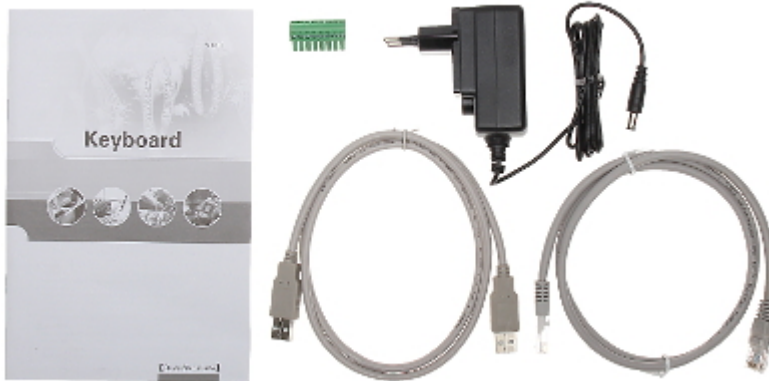

PACKAGE

Dimensions (L x W x H): 0x0x0 mm	Gross Weight: 0 kg