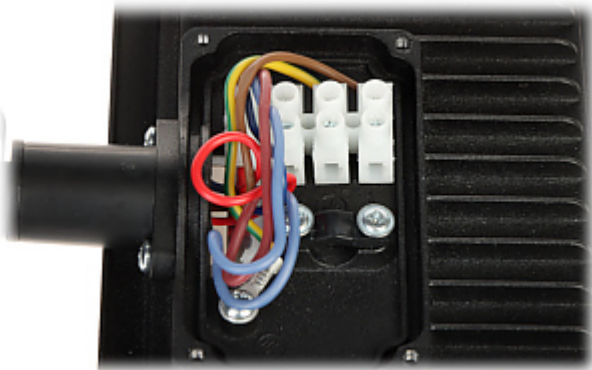

The use of multiple LEDs provides a better heat dissipation, and the longer lifetime of the reflector and allows for uniform light output.

The device meets the IP44 tightness class.

## PRESENTATION

Front view:

Rear view:

Potentiometers to adjust the lighting time, PIR detector sensitivity and twilight sensor sensitivity:

Device connectors: