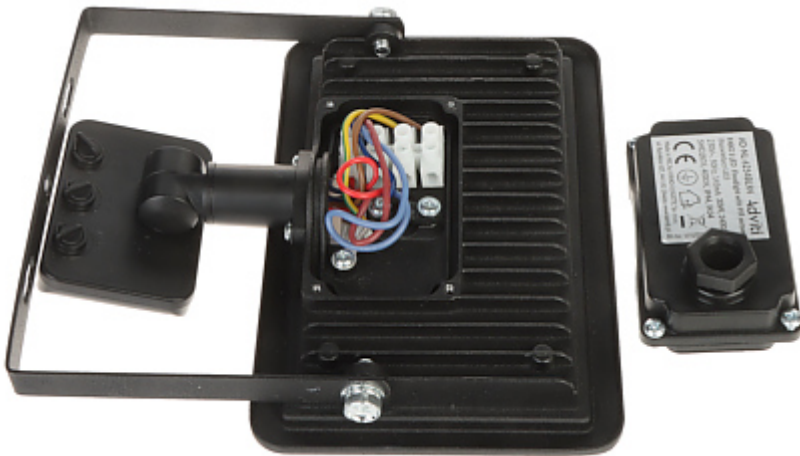

The use of multiple LEDs provides a better heat dissipation, and the longer lifetime of the reflector and allows for uniform light output.

The device meets the IP44 tightness class.

## SPECIFICATION

Luminous flux:	2400 lm
Light color:	Neutral, 4000 K
Twilight switch:	✓
Power supply:	230 V AC
Nominal power:	30 W
Power factor:	0.8
CRI:	> 80
Main features:	<ul style="list-style-type: none"><li>• LED SMD diodes</li><li>• LED lifetime 30 000 h</li><li>• Solid workmanship</li><li>• PIR detector - Built-in, Range : 4 ... 8 m, Detection angle : 120 °</li><li>• PIR detection sensitivity adjustment,</li><li>• Sensitivity adjustment of the twilight sensor : 10 ... 2000 lx,</li><li>• Lighting time adjustment : 10 ... 600 s,</li><li>• IK rating : IK04</li></ul>
Housing:	Aluminum
"Index of Protection":	IP44
Operation temp:	-20 °C ... 50 °C
Weight:	0.38 kg
Dimensions:	155 x 170 x 65 mm
Manufacturer / Brand:	ORNO / ADVITI

## PRESENTATION

Front view:

Rear view:

Potentiometers to adjust the lighting time, PIR detector sensitivity and twilight sensor sensitivity:

Device connectors: