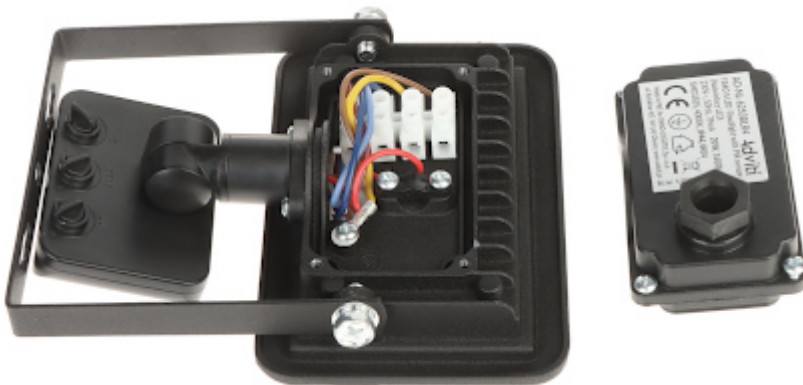

The use of multiple LEDs provides a better heat dissipation, and the longer lifetime of the reflector and allows for uniform light output.

The device meets the IP44 tightness class.

## SPECIFICATION

Luminous flux:	1600 lm
Light color:	Neutral, 4000 K
Twilight switch:	✓
Power supply:	230 V AC
Nominal power:	20 W
Power factor:	0.8
CRI:	> 80
Main features:	<ul style="list-style-type: none"><li>• LED SMD diodes</li><li>• LED lifetime 30 000 h</li><li>• Solid workmanship</li><li>• PIR detector - Built-in, Range : 4 ... 8 m, Detection angle : 120 °</li><li>• PIR detection sensitivity adjustment,</li><li>• Sensitivity adjustment of the twilight sensor : 10 ... 2000 lx,</li><li>• Lighting time adjustment : 10 ... 600 s,</li><li>• IK rating : IK04</li></ul>
Housing:	Aluminum
"Index of Protection":	IP44
Operation temp:	-20 °C ... 50 °C
Weight:	0.27 kg
Dimensions:	120 x 140 x 65 mm
Manufacturer / Brand:	ORNO / ADVITI

## PRESENTATION

Front view:

Rear view:

Potentiometers to adjust the lighting time, PIR detector sensitivity and twilight sensor sensitivity:

Internal view of the housing:

Device connectors: