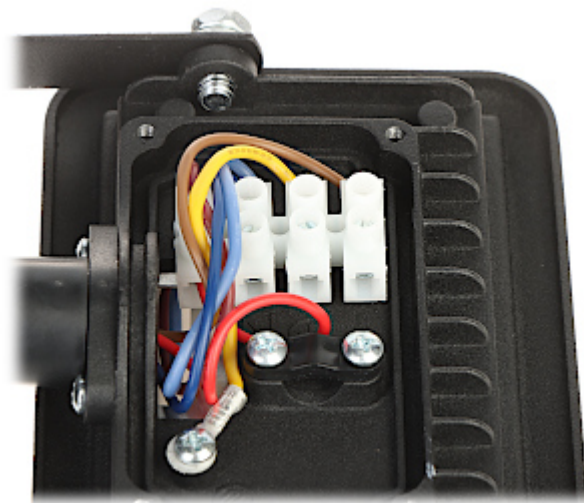

## PRESENTATION

Front view:

Rear view:

Potentiometers to adjust the lighting time, PIR detector sensitivity and twilight sensor sensitivity:

Internal view of the housing:

Device connectors: