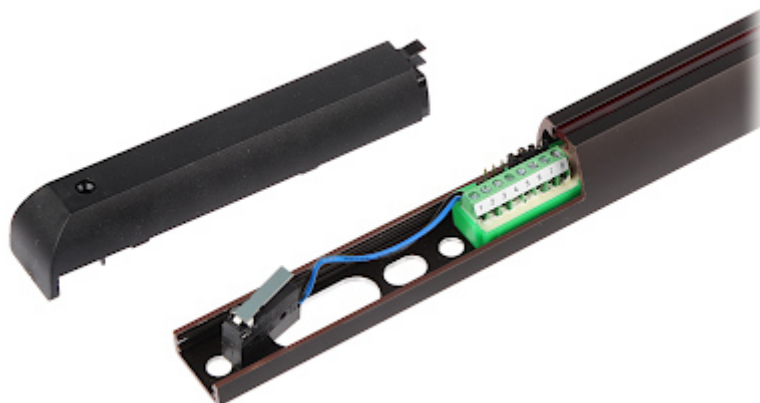

Transmitter and receiver weight:	0.872 kg
Manufacturer / Brand:	SATEL
Guarantee:	2 years

PRESENTATION

View after open the front cover: