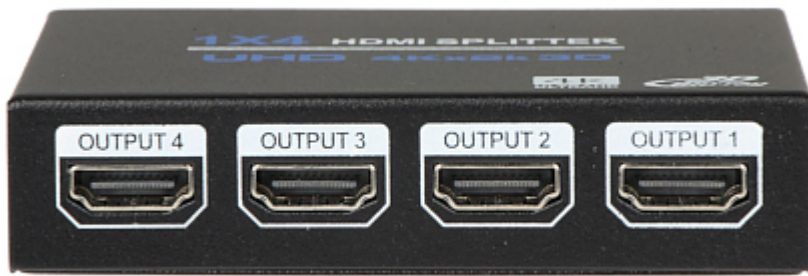

In the kit:

DELTA-OPTI Monika Matysiak; <https://www.delta.poznan.pl>
POL; 60-713 Poznań; Graniczna 10
e-mail: delta-opti@delta.poznan.pl; tel: +(48) 61 864 69 60