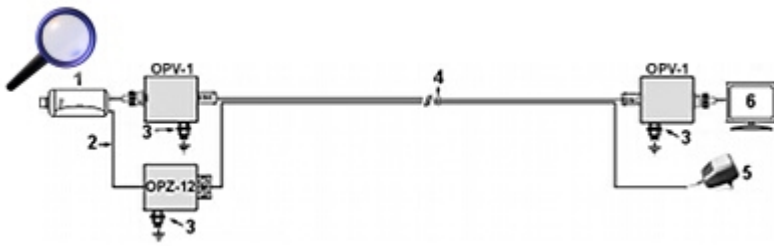

**ATTENTION!** Before installation please read the next instructions: OPZ-12 is not symmetrical - the protected appliance must be connected to the cable with DC plug "wyjście 12V". The input terminal "wejście 12V(LINIA)" is connected to the power transmitting line with overvoltages risk. It is important to pay attention to linking the adequate terminals (+) and (-). Reverse connection would cause camera damage. The device has power LED indicator (correct connection test). Any installation work cannot be led during thunderstorm. OPZ-12 requires good quality grounding installation. The limiter should be placed as near as possible to the guarded appliance.

### SPECIFICATION

Rated voltage:	12 V DC
Maximum working DC voltage:	15 V DC
Rated current:	1 A
Maximum stroke current:	5 kA (8/20 $\mu$ s)
Protection level:	700 V (8/20 $\mu$ s)
Grounding:	indirect, via grounding bolt
Input socket type:	terminals
Output socket type:	cable with power connector 2.1/5.5mm 30 cm
Weight:	0.05 kg
Dimensions:	68 x 60 x 20 mm
Manufacturer / Brand:	DELTA
Guarantee:	<b>3 years</b>

### PRESENTATION

Top view:

DELTA-OPTI Monika Matysiak; <https://www.delta.poznan.pl>  
POL; 60-713 Poznań; Graniczna 10  
e-mail: delta-opti@delta.poznan.pl; tel: +(48) 61 864 69 60

Connector:

Grounding:

- 1) Camera
- 2) camera powering
- 3) grounding bolt
- 4) YAP cable
- 5) 12V DC stabilized power adapter
- 6) Monitor