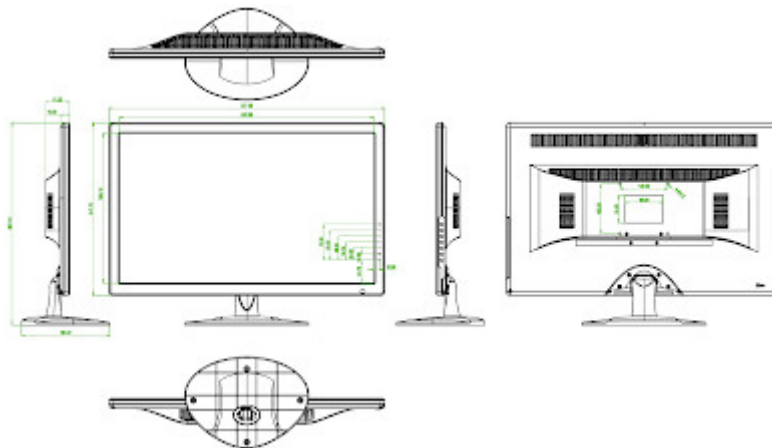

## SPECIFICATION

Screen size:	23.8 "
Native resolution:	1920 x 1080 px - Full HD
Aspect ratios:	16 : 9
Matrix type:	TFT LCD - In LED technology
Contrast:	1000 : 1 (typical)
Brightness:	250 cd/m <sup>2</sup>
Viewable angles:	178 ° horizontal 178 ° vertical
Response time:	14 ms (typical)
Speakers built-in:	2 x 2 W
Signal connectors:	<ul style="list-style-type: none"><li>• 2 x BNC socket - CVBS, Output and input</li><li>• 1 x VGA</li><li>• 1 x HDMI</li><li>• 1 x Jack 3.5 mm socket</li><li>• 1 x 230 V AC</li></ul>
Number of displayed colors:	16.7 mln
Refresh frequency:	60 Hz
HDCP:	—
Housing type:	Plastic
Power management:	—
DLNA:	—

DELTA-OPTI Monika Matysiak; <https://www.delta.poznan.pl>  
POL; 60-713 Poznań; Graniczna 10  
e-mail: [delta-opti@delta.poznan.pl](mailto:delta-opti@delta.poznan.pl); tel: +(48) 61 864 69 60

Monitor mounting standard:	VESA 100
Robbery protection:	✓
Parameters adjustment:	OSD - by monitor control keys
Power supply:	110 ... 240 V AC @ 50 / 60 Hz
Power consumption:	≤ 35 W (typical) ≤ 0.5 W (in standby mode)
Weight:	4.12 kg
Dimensions:	• 576 x 450 x 224 mm (with stand) • 576 x 345 x 52 mm (without stand)
Manufacturer / Brand:	DAHUA
Guarantee:	<b>3 years</b>

## PRESENTATION

Rear view:

OSD menu control keys:

Monitor connectors:

Dimensions:

In the kit: