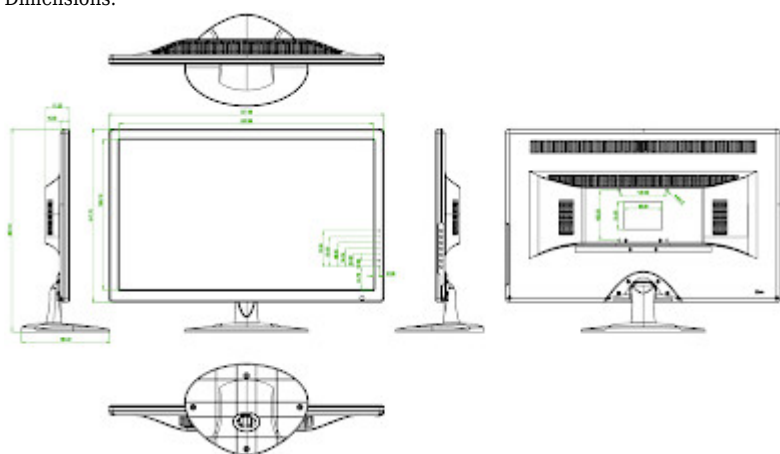

DELTA-OPTI Monika Matysiak; <https://www.delta.poznan.pl>
POL; 60-713 Poznań; Graniczna 10
e-mail: delta-opti@delta.poznan.pl; tel: +(48) 61 864 69 60

Monitor mounting standard:	VESA 100
Robbery protection:	✓
Parameters adjustment:	OSD - by monitor control keys
Power supply:	110 ... 240 V AC @ 50 / 60 Hz
Power consumption:	≤ 35 W (typical) ≤ 0.5 W (in standby mode)
Weight:	4.12 kg
Dimensions:	• 576 x 450 x 224 mm (with stand) • 576 x 345 x 52 mm (without stand)
Manufacturer / Brand:	DAHUA
Guarantee:	3 years

PRESENTATION

Rear view:

OSD menu control keys:

Monitor connectors:

Dimensions:

In the kit: