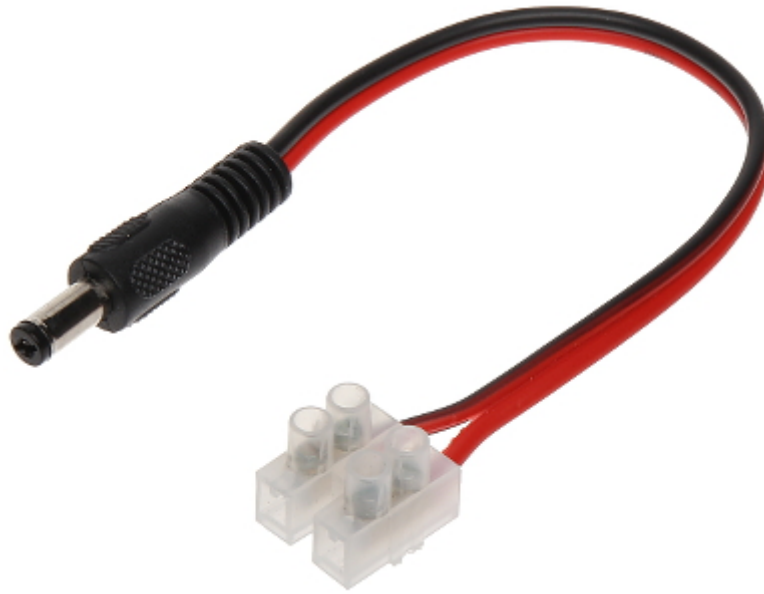

Code: WT-1L

PLUG WT-1L

Net: 0.51 EUR Gross: 0.63 EUR

SPECIFICATION

Connector type:	Ø 2.1 / 5.5 mm Straight plug
Wire mounting:	Cable terminals
Length of the cable:	0.2 m
Application:	Electric cable
Material:	PET
Example of application:	<ul style="list-style-type: none">• OMY-2X0.75• K-60• YAP
Main features:	<ul style="list-style-type: none">• Very easy and quick assembly
Weight:	0.007 kg
Guarantee:	2 years