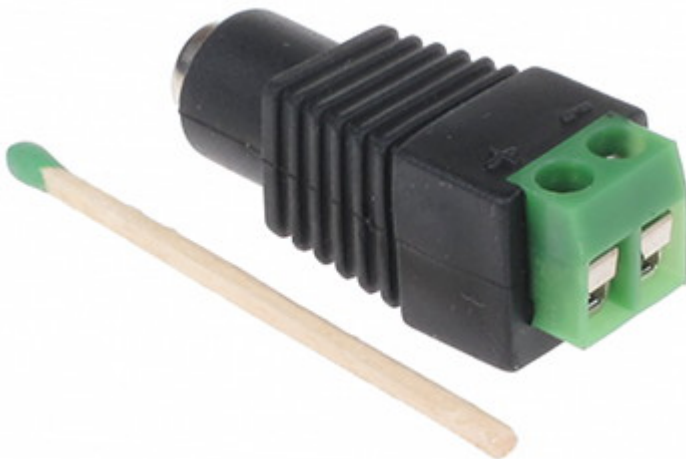

Code: G-55\*P10

## QUICK-CONNECTOR G-55\*P10

Net: 2.86 EUR Gross: 2.86 EUR

The quick connector for the standard power adapter plug. Enables quick extend the power cable from adapter to camera without necessary connector cutting and wires soldering.

### SPECIFICATION

<b>In package:</b>	<b>10 pcs The price for package</b>
Connector type:	Ø 2.1 / 5.5 mm Straight socket
Wire mounting:	Cable terminals
Application:	Electric cable
Material:	PET
Example of application:	<ul style="list-style-type: none"><li>• OMY-2X0.75</li><li>• K-60</li><li>• YAP</li></ul>
Main features:	<ul style="list-style-type: none"><li>• Very easy and quick assembly</li></ul>
Weight:	0.008 kg
Dimensions:	38 x 14 x 13 mm
Guarantee:	2 years

### PRESENTATION

Cable terminals view:

The connector can be used to extend the adapter power cable:

Using it with S-55 allows to quick extend the power cable in any place:

Package: