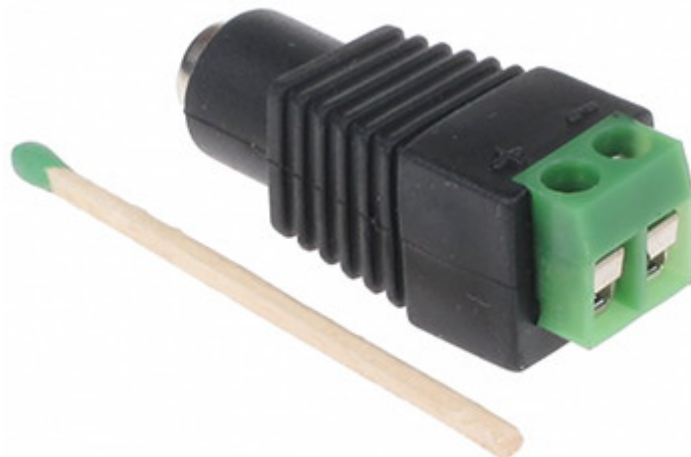

Code: G-55*P10

QUICK-CONNECTOR G-55*P10

Net: 2.32 EUR Gross: 2.85 EUR

The quick connector for the standard power adapter plug. Enables quick extend the power cable from adapter to camera without necessary connector cutting and wires soldering.

SPECIFICATION

In package:	10 pcs The price for package
Connector type:	Ø 2.1 / 5.5 mm Straight socket
Wire mounting:	Cable terminals
Application:	Electric cable
Material:	PET
Example of application:	<ul style="list-style-type: none">• OMY-2X0.75• K-60• YAP
Main features:	<ul style="list-style-type: none">• Very easy and quick assembly
Weight:	0.008 kg
Dimensions:	38 x 14 x 13 mm
Guarantee:	2 years

PRESENTATION

Cable terminals view:

The connector can be used to extend the adapter power cable:

Using it with S-55 allows to quick extend the power cable in any place:

Package: