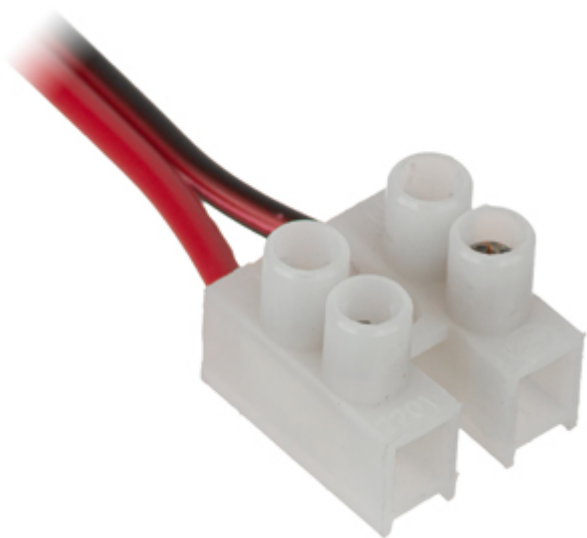

Code: GT-1L

SOCKET GT-1L

Net: 0.73 EUR Gross: 0.73 EUR

SPECIFICATION

Connector type:	Ø 2.1 / 5.5 mm Straight socket
Wire mounting:	Cable terminals
Length of the cable:	0.36 m
Application:	Electric cable
Material:	PET
Example of application:	<ul style="list-style-type: none">• OMY-2X0.75• K-60• YAP
Main features:	<ul style="list-style-type: none">• Very easy and quick assembly• Current : max. 500 mA
Weight:	0.01 kg
Guarantee:	2 years

PRESENTATION

Connectors:

PACKAGE

Dimensions (L x W x H): 0x0x0 mm	Gross Weight: 0 kg
----------------------------------	--------------------