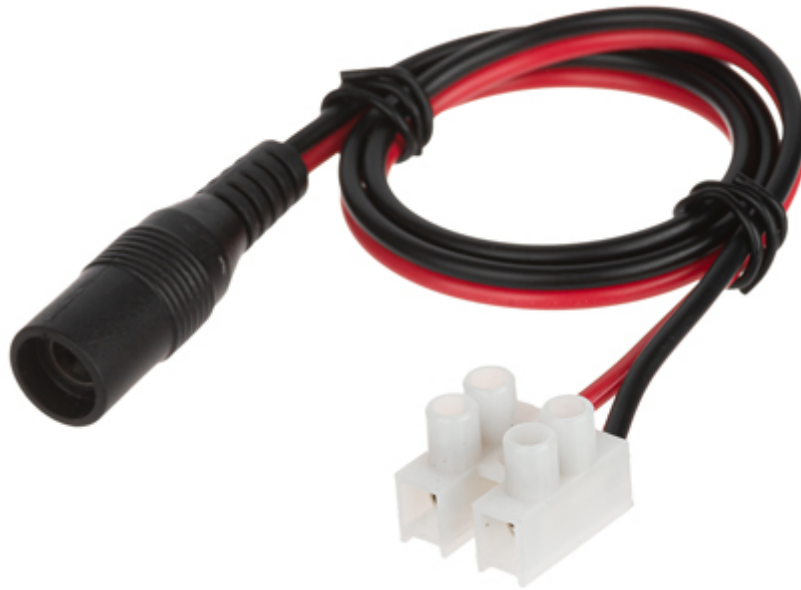

Code: GT-1L

SOCKET GT-1L

Net: 0.73 EUR Gross: 0.73 EUR

SPECIFICATION

Connector type:	Ø 2.1 / 5.5 mm Straight socket
Wire mounting:	Cable terminals
Length of the cable:	0.36 m
Application:	Electric cable
Material:	PET
Example of application:	<ul style="list-style-type: none">• OMY-2X0.75• K-60• YAP
Main features:	<ul style="list-style-type: none">• Very easy and quick assembly• Current : max. 500 mA
Weight:	0.01 kg
Guarantee:	2 years

PRESENTATION

Connectors:

PACKAGE

Dimensions (L x W x H): 0x0x0 mm	Gross Weight: 0 kg
----------------------------------	--------------------