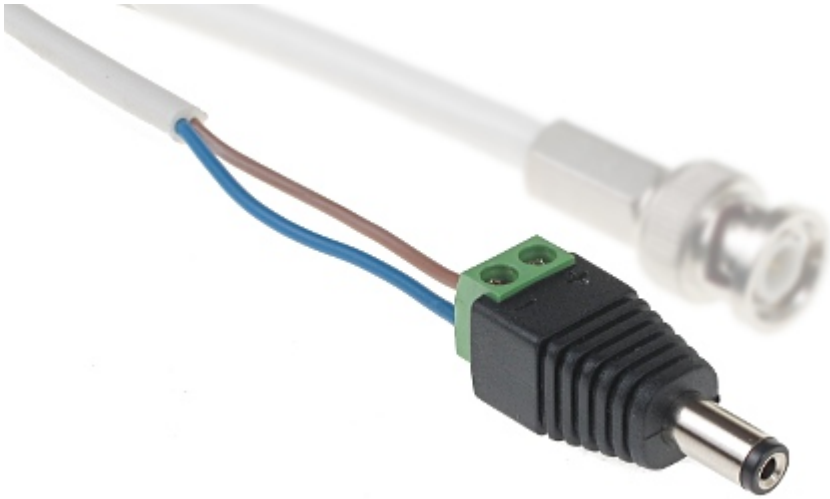

Code: S-55\*P10

## QUICK-CONNECTOR S-55\*P10

Net: 2.10 EUR Gross: 2.58 EUR

The quick connector for the standard power socket of the camera. To install the power wires to the connector just strip the wires, connect them to the terminals and screw the wires using Philips or flat-blade screw driver.

### SPECIFICATION

<b>In package:</b>	<b>10 pcs The price for package</b>
Connector type:	Ø 2.1 / 5.5 mm Straight plug
Wire mounting:	Cable terminals
Application:	Electric cable
Material:	PET
Example of application:	<ul style="list-style-type: none"><li>• OMY-2X0.75</li><li>• K-60</li><li>• YAP</li></ul>
Main features:	<ul style="list-style-type: none"><li>• Very easy and quick assembly</li></ul>
Weight:	0.006 kg
Dimensions:	37 x 14 x 13 mm
Guarantee:	2 years

### PRESENTATION

Cable terminals view:

Top view:

Example of use with YAP-2x0.5/100 cable:

Example of use with YAP-2x0.5/100 cable:

Camera connection example:

Package: