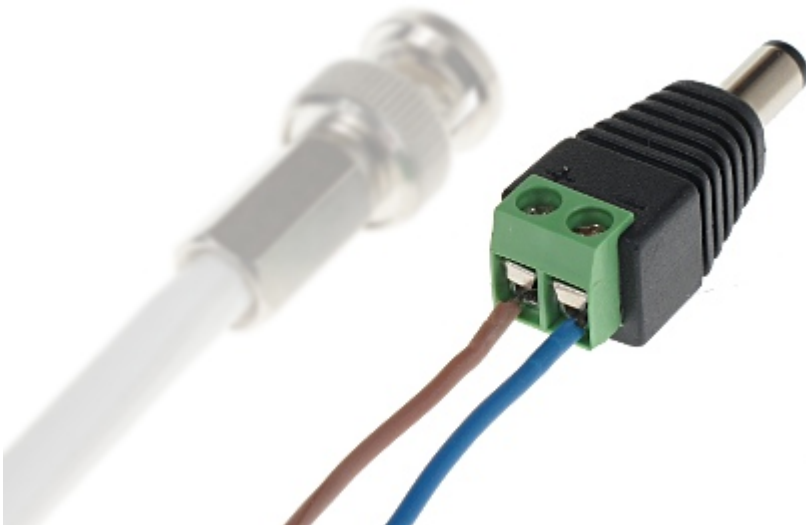

Code: S-55\*P10

## QUICK-CONNECTOR S-55\*P10

Net: 2.10 EUR Gross: 2.58 EUR

The quick connector for the standard power socket of the camera. To install the power wires to the connector just strip the wires, connect them to the terminals and screw the wires using Philips or flat-blade screw driver.

### SPECIFICATION

<b>In package:</b>	<b>10 pcs The price for package</b>
Connector type:	Ø 2.1 / 5.5 mm Straight plug
Wire mounting:	Cable terminals
Application:	Electric cable
Material:	PET
Example of application:	<ul style="list-style-type: none"><li>• OMY-2X0.75</li><li>• K-60</li><li>• YAP</li></ul>
Main features:	<ul style="list-style-type: none"><li>• Very easy and quick assembly</li></ul>
Weight:	0.006 kg
Dimensions:	37 x 14 x 13 mm
Guarantee:	2 years

### PRESENTATION

Cable terminals view:

Top view:

Example of use with YAP-2x0.5/100 cable:

Example of use with YAP-2x0.5/100 cable:

Camera connection example:

Package: