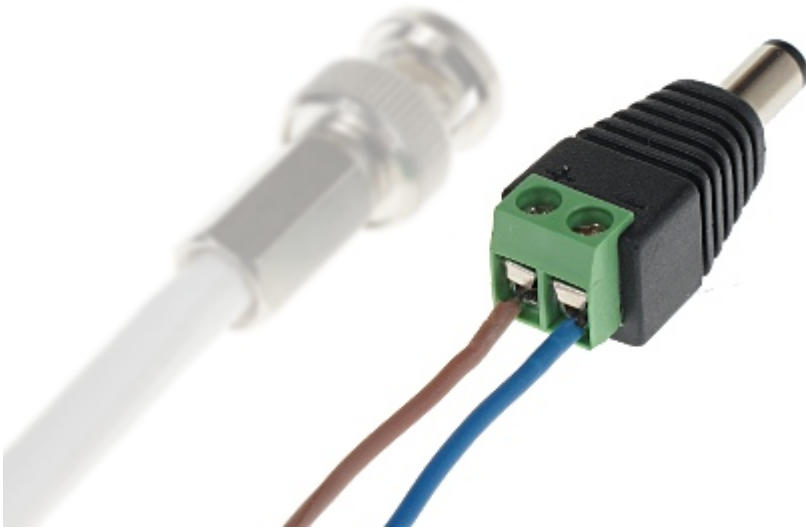

Code: S-55\*P100

## QUICK-CONNECTOR S-55\*P100

Net: 17.08 EUR Gross: 17.08 EUR

The quick connector for the standard power socket of the camera. To install the power wires to the connector just strip the wires, connect them to the terminals and screw the wires using Philips or flat-blade screw driver.

### SPECIFICATION

<b>In package:</b>	<b>100 pcs The price for package</b>
Connector type:	Ø 2.1 / 5.5 mm Straight plug
Wire mounting:	Cable terminals
Application:	Electric cable
Material:	PET
Example of application:	<ul style="list-style-type: none"><li>• OMY-2X0.75</li><li>• K-60</li><li>• YAP</li></ul>
Main features:	<ul style="list-style-type: none"><li>• Very easy and quick assembly</li></ul>
Weight:	0.006 kg
Dimensions:	37 x 14 x 12 mm
Guarantee:	2 years

### PRESENTATION

Cable terminals view:

Example of use with YAP-2x0.5/100 cable:

Example of use with YAP-2x0.5/100 cable:

Camera connection example:

Package: