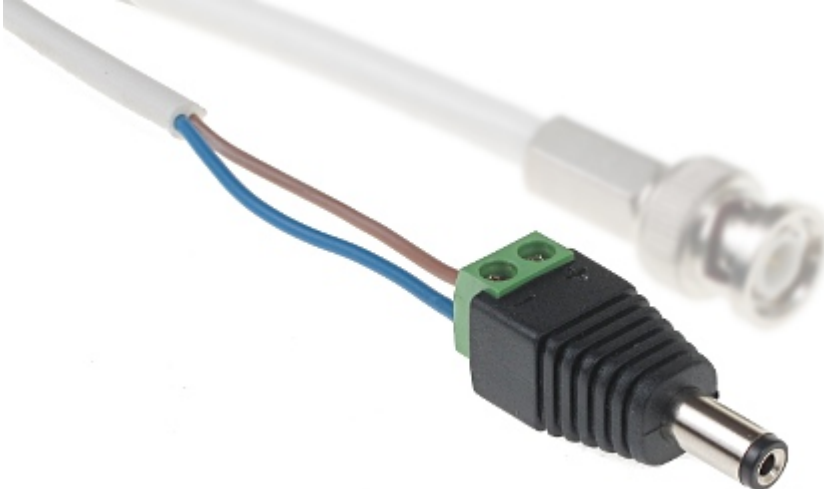

## QUICK-CONNECTOR S-55\*P100

Net: 17.08 EUR Gross: 17.08 EUR

The quick connector for the standard power socket of the camera. To install the power wires to the connector just strip the wires, connect them to the terminals and screw the wires using Philips or flat-blade screw driver.

### SPECIFICATION

<b>In package:</b>	<b>100 pcs The price for package</b>
Connector type:	Ø 2.1 / 5.5 mm Straight plug
Wire mounting:	Cable terminals
Application:	Electric cable
Material:	PET
Example of application:	<ul style="list-style-type: none"><li>• OMY-2X0.75</li><li>• K-60</li><li>• YAP</li></ul>
Main features:	<ul style="list-style-type: none"><li>• Very easy and quick assembly</li></ul>
Weight:	0.006 kg
Dimensions:	37 x 14 x 12 mm
Guarantee:	2 years

### PRESENTATION

Cable terminals view:

Example of use with YAP-2x0.5/100 cable:

Example of use with YAP-2x0.5/100 cable:

Camera connection example:

Package: