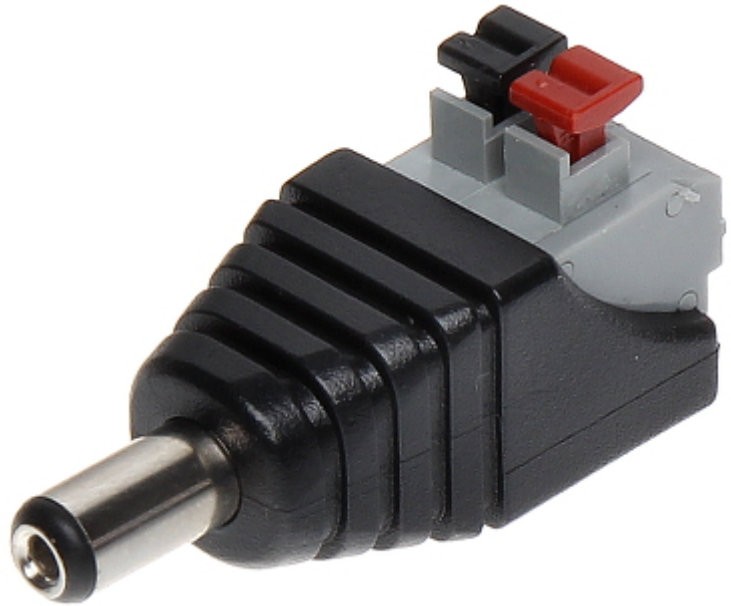

Code: S-55H*P10

QUICK-CONNECTOR S-55H*P10

Net: 4.42 EUR Gross: 5.44 EUR

The quick connector for the standard power socket of the camera. To mount the S-55H*P10 is enough to strip the wires and push in the spring terminals.

SPECIFICATION

In package:	10 pcs The price for package
Connector type:	Ø 2.1 / 5.5 mm, Straight plug
Wire mounting:	Spring terminals
Application:	Electric cable
Material:	PET
Example of application:	<ul style="list-style-type: none">• OMY-2X0.75• K-60• YAP
Main features:	Very easy and quick assembly
Weight:	0.007 kg
Dimensions:	42 x 15 x 19 mm
Guarantee:	2 years

PRESENTATION

Connectors:

Bottom view:

Top view:

Example of use with YAP-2x0.5/100 cable:

Camera connection example:

Package:

PACKAGE