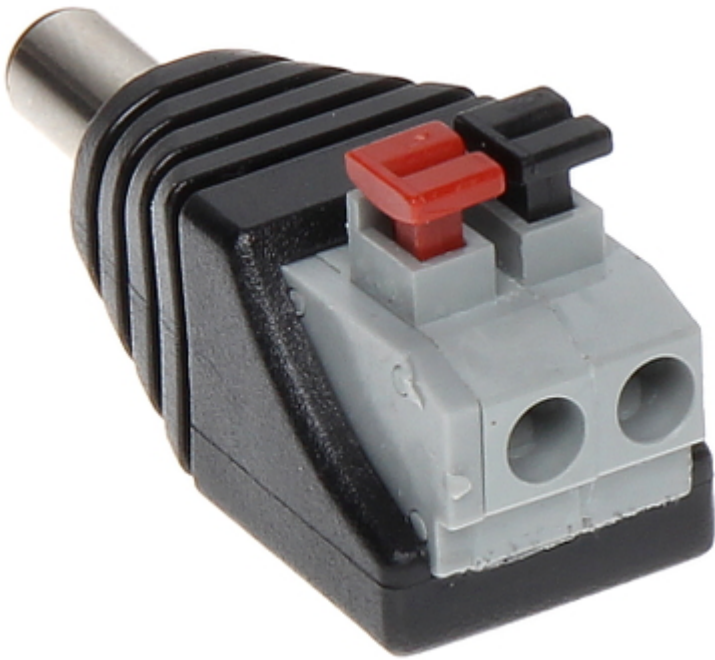

Code: S-55H*P10

QUICK-CONNECTOR S-55H*P10

Net: 4.42 EUR Gross: 5.44 EUR

The quick connector for the standard power socket of the camera. To mount the S-55H*P10 is enough to strip the wires and push in the spring terminals.

SPECIFICATION

In package:	10 pcs The price for package
Connector type:	Ø 2.1 / 5.5 mm, Straight plug
Wire mounting:	Spring terminals
Application:	Electric cable
Material:	PET
Example of application:	<ul style="list-style-type: none">• OMY-2X0.75• K-60• YAP
Main features:	Very easy and quick assembly
Weight:	0.007 kg
Dimensions:	42 x 15 x 19 mm
Guarantee:	2 years

PRESENTATION

Connectors:

Bottom view:

Top view:

Example of use with YAP-2x0.5/100 cable:

Camera connection example:

Package:

PACKAGE