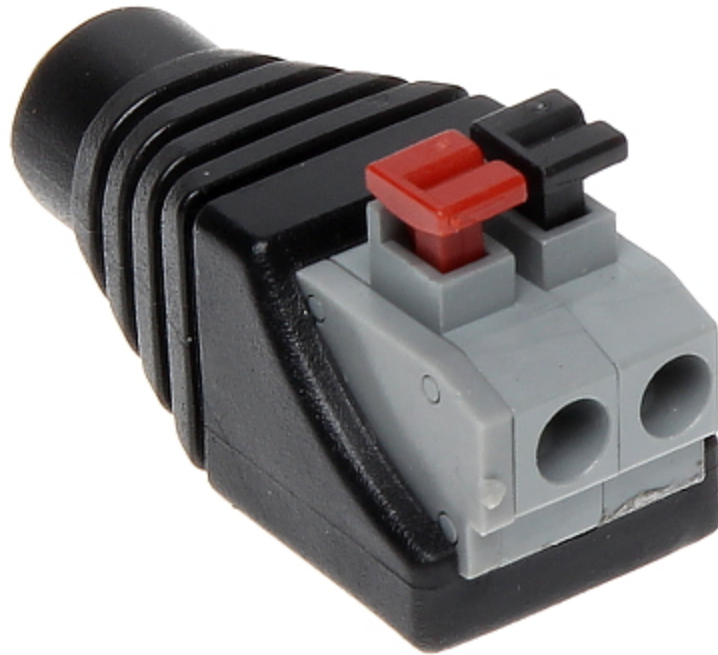

Connectors: