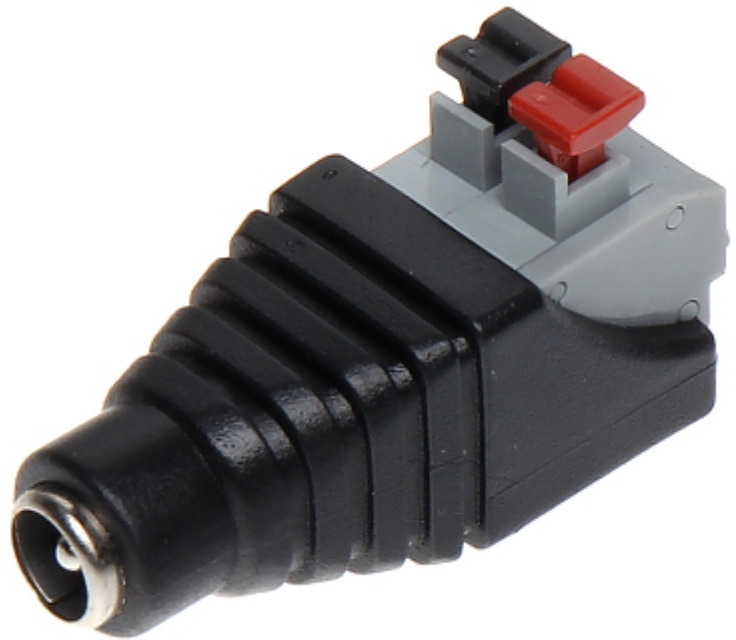

Code: G-55H*P10

QUICK-CONNECTOR G-55H*P10

Net: 4.48 EUR Gross: 4.48 EUR

The quick connector for the standard power socket of the camera. To mount the G-55H*P10 is enough to strip the wires and push in the spring terminals.

SPECIFICATION

In package:	10 pcs The price for package
Connector type:	Ø 2.1 / 5.5 mm, Straight socket
Wire mounting:	Spring terminals
Application:	Electric cable
Material:	PET
Example of application:	<ul style="list-style-type: none">• OMY-2X0.75• K-60• YAP
Main features:	Very easy and quick assembly
Weight:	0.007 kg
Dimensions:	37 x 15 x 19 mm
Guarantee:	2 years

PRESENTATION

Connectors:

Bottom view:

Top view:

The connector can be used to extend the adapter power cable:

Using it with S-55H allows to quick extend the power cable in any place:

Package:

PACKAGE