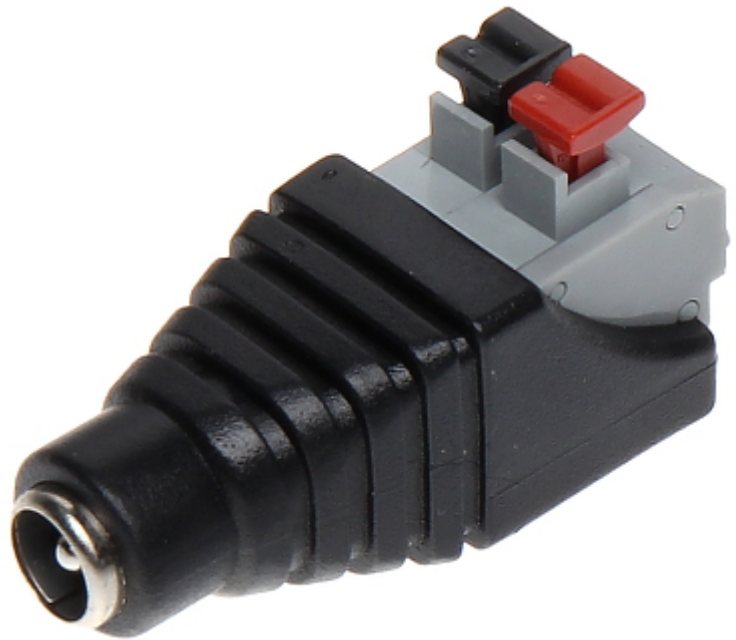

Code: G-55H*P10

QUICK-CONNECTOR G-55H*P10

Net: 17.10 PLN Gross: 21.03 PLN

The quick connector for the standard power socket of the camera. To mount the G-55H*P10 is enough to strip the wires and push in the spring terminals.

SPECIFICATION

In package:	10 pcs The price for package
Connector type:	Ø 2.1 / 5.5 mm, Straight socket
Wire mounting:	Spring terminals
Application:	Electric cable
Material:	PET
Example of application:	<ul style="list-style-type: none">• OMY-2X0.75• K-60• YAP
Main features:	Very easy and quick assembly
Weight:	0.007 kg
Dimensions:	37 x 15 x 19 mm
Guarantee:	2 years