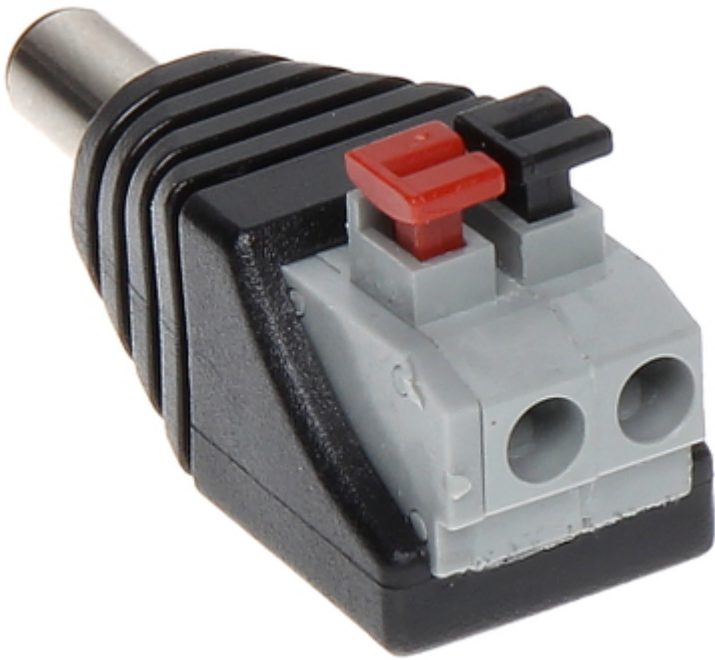

Code: S-55H*P100

QUICK-CONNECTOR S-55H*P100

Net: 36.62 EUR Gross: 36.62 EUR

The quick connector for the standard power socket of the camera. To mount the S-55H*P100 is enough to strip the wires and push in the spring terminals.

SPECIFICATION

In package:	100 pcs The price for package
Connector type:	Ø 2.1 / 5.5 mm, Straight plug
Wire mounting:	Spring terminals
Application:	Electric cable
Material:	PET
Example of application:	<ul style="list-style-type: none">• OMY-2X0.75• K-60• YAP
Main features:	Very easy and quick assembly
Weight:	0.007 kg
Dimensions:	42 x 15 x 19 mm
Guarantee:	2 years

PRESENTATION

Connectors:

Bottom view:

Top view:

Example of use with YAP-2x0.5/100 cable:

Camera connection example:

Package:

PACKAGE