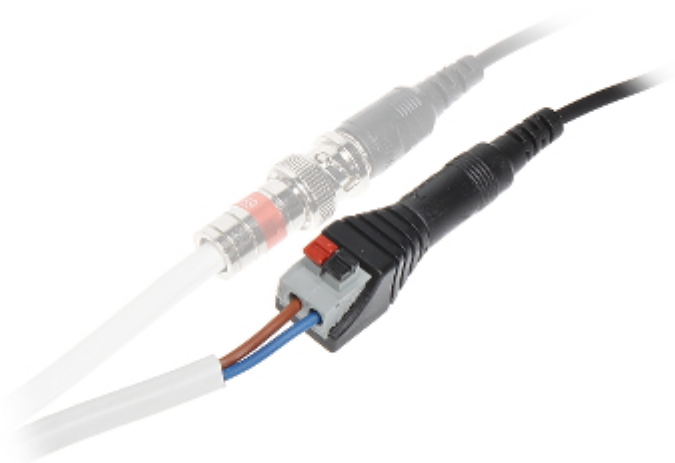

Code: S-55H*P100

QUICK-CONNECTOR S-55H*P100

Net: 36.62 EUR Gross: 36.62 EUR

The quick connector for the standard power socket of the camera. To mount the S-55H*P100 is enough to strip the wires and push in the spring terminals.

SPECIFICATION

In package:	100 pcs The price for package
Connector type:	Ø 2.1 / 5.5 mm, Straight plug
Wire mounting:	Spring terminals
Application:	Electric cable
Material:	PET
Example of application:	<ul style="list-style-type: none">• OMY-2X0.75• K-60• YAP
Main features:	Very easy and quick assembly
Weight:	0.007 kg
Dimensions:	42 x 15 x 19 mm
Guarantee:	2 years

PRESENTATION

Connectors:

Bottom view:

Top view:

Example of use with YAP-2x0.5/100 cable:

Camera connection example:

Package:

PACKAGE