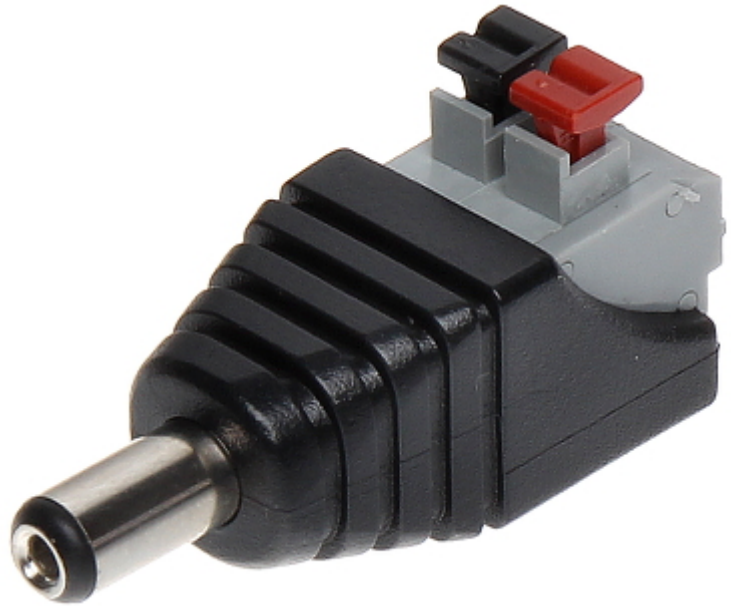

Code: S-55H*P100

QUICK-CONNECTOR S-55H*P100

Net: 36.62 EUR Gross: 36.62 EUR

The quick connector for the standard power socket of the camera. To mount the S-55H*P100 is enough to strip the wires and push in the spring terminals.

SPECIFICATION

In package:	100 pcs The price for package
Connector type:	Ø 2.1 / 5.5 mm, Straight plug
Wire mounting:	Spring terminals
Application:	Electric cable
Material:	PET
Example of application:	<ul style="list-style-type: none">• OMY-2X0.75• K-60• YAP
Main features:	Very easy and quick assembly
Weight:	0.007 kg
Dimensions:	42 x 15 x 19 mm
Guarantee:	2 years

PRESENTATION

Connectors:

Bottom view:

Top view:

Example of use with YAP-2x0.5/100 cable:

Camera connection example:

Package:

PACKAGE