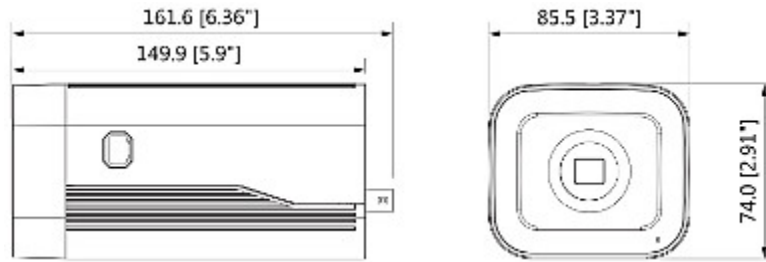

Dimensions:

In the kit:

OUR TESTS

Camera image at artificial illumination (about 30Lux):

Camera image at direct strong light opposite to camera:

DELTA-OPTI Monika Matysiak; <https://www.delta.poznan.pl>
POL; 60-713 Poznań; Graniczna 10
e-mail: delta-opti@delta.poznan.pl; tel: +(48) 61 864 69 60