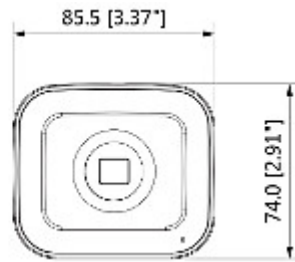

See how to initialize DAHUA cameras:

:

In the kit:

OUR TESTS