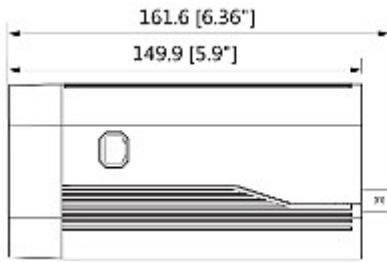

See how to initialize DAHUA cameras:

:

In the kit:

OUR TESTS