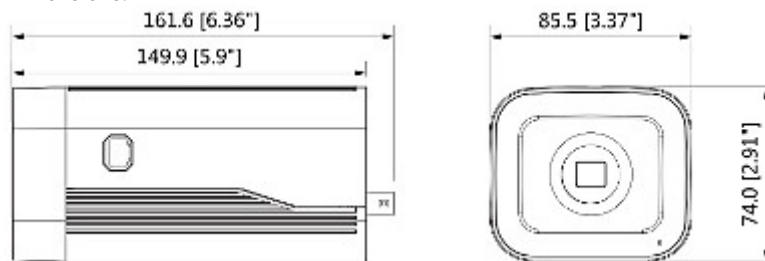

Rear view:

Dimensions:

See how to initialize DAHUA cameras:

:

In the kit:

OUR TESTS

Camera image at artificial illumination (about 30Lux):

Camera image at direct strong light opposite to camera: