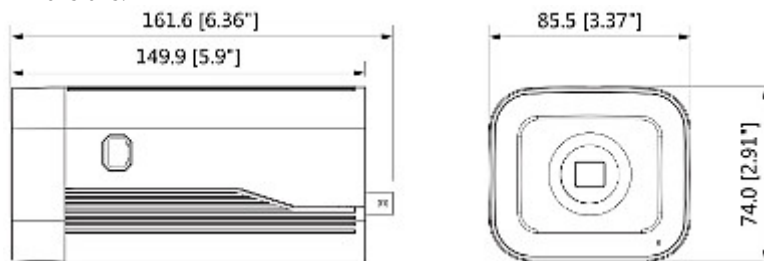

Rear view:

Dimensions:

See how to initialize DAHUA cameras:

:

In the kit:

OUR TESTS

Camera image at artificial illumination (about 30Lux):

Camera image at direct strong light opposite to camera: