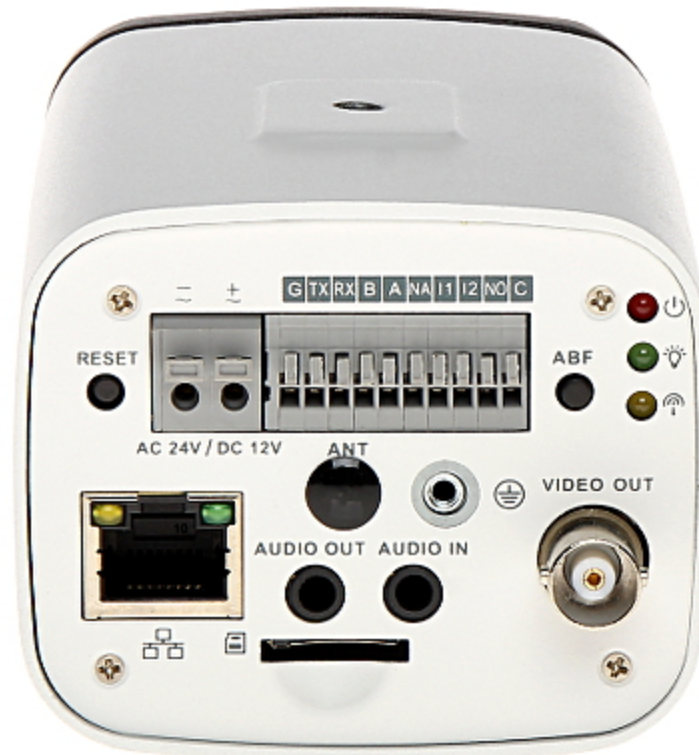

Rear view:

See how to initialize DAHUA cameras:

:

In the kit:

OUR TESTS