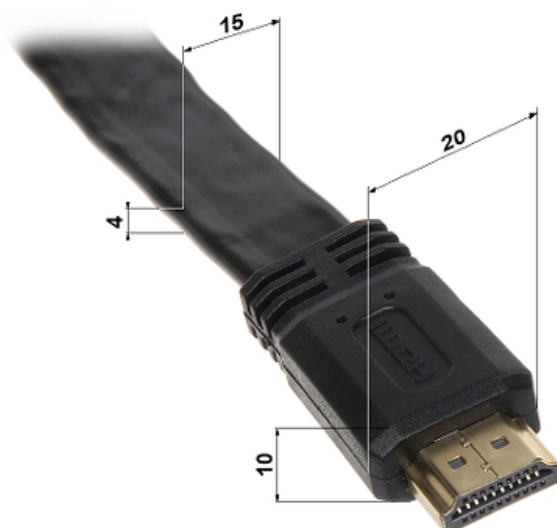

Code: HDMI-10-FL

CABLE **HDMI-10-FL** 10 m

Net: **11.11 EUR** Gross: **13.67 EUR**

High quality cable with gold-plated connectors. This solution prevents oxidation of the connectors.

SPECIFICATION

Connector type:	Straight plug HDMI / Straight plug HDMI
Length of the cable:	10 m
Class of the cable:	28 AWG
HDMI standard:	1.4
Main features:	<ul style="list-style-type: none">• Flat• Very flexible• Gold-plated connector prevents the oxidation of contacts
Guarantee:	2 years

PRESENTATION

Cable connectors:

DELTA-OPTI Monika Matysiak; <https://www.delta.poznan.pl>
POL; 60-713 Poznań; Graniczna 10
e-mail: delta-opti@delta.poznan.pl; tel: +(48) 61 864 69 60

OUR OPINIONS

- Solid workmanship of the cable.