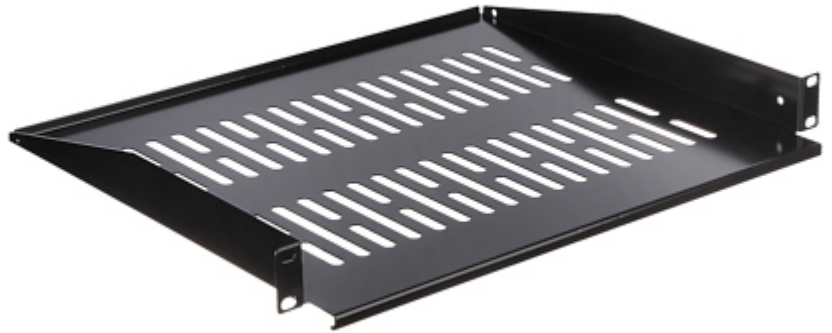

Code: P19/381*P2

SHELF **P19/381*P2** TO RACK CABINET 381 mm

Net: **31.99 EUR** Gross: **39.35 EUR**

The shelf for the RACK 19" cabinet, designed for devices with housings which don't support the RACK cabinet mounting standard.

SPECIFICATION

In package:	2 pcs The price for package
Width:	19 "
Height:	1 U
Depth:	381 mm
Weight:	2.1 kg
Guarantee:	2 years

PRESENTATION

Top view:

Bottom view:

Side view:

In the kit: