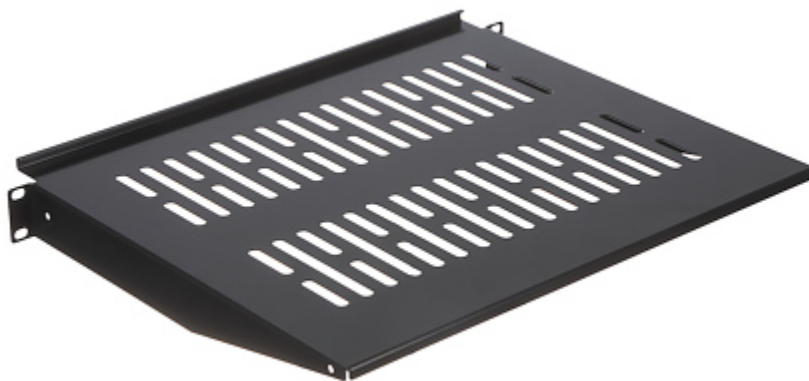

Code: P19/381*P2

SHELF **P19/381*P2** TO RACK CABINET 381 mm

Net: **31.99 EUR** Gross: **39.35 EUR**

The shelf for the RACK 19" cabinet, designed for devices with housings which don't support the RACK cabinet mounting standard.

SPECIFICATION

In package:	2 pcs The price for package
Width:	19 "
Height:	1 U
Depth:	381 mm
Weight:	2.1 kg
Guarantee:	2 years

PRESENTATION

Top view:

Bottom view:

Side view:

In the kit: