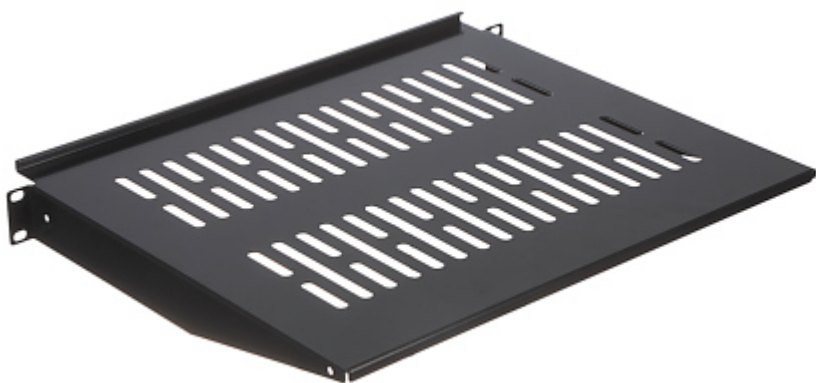

Code: P19/381*P2

SHELF P19/381*P2 TO RACK CABINET 381 mm

Net: 33.44 EUR Gross: 33.44 EUR

The shelf for the RACK 19" cabinet, designed for devices with housings which don't support the RACK cabinet mounting standard.

SPECIFICATION

In package:	2 pcs The price for package
Width:	19 "
Height:	1 U
Depth:	381 mm
Weight:	2.1 kg
Guarantee:	2 years

PRESENTATION

Top view:

Bottom view:

DELTA-OPTI Monika Matysiak; <https://www.delta.poznan.pl>
POL; 60-713 Poznań; Graniczna 10
e-mail: delta-opti@delta.poznan.pl; tel: +(48) 61 864 69 60

Side view:

In the kit:

PACKAGE

Dimensions (L x W x H): 0x0x0 mm	Gross Weight: 0 kg
----------------------------------	--------------------