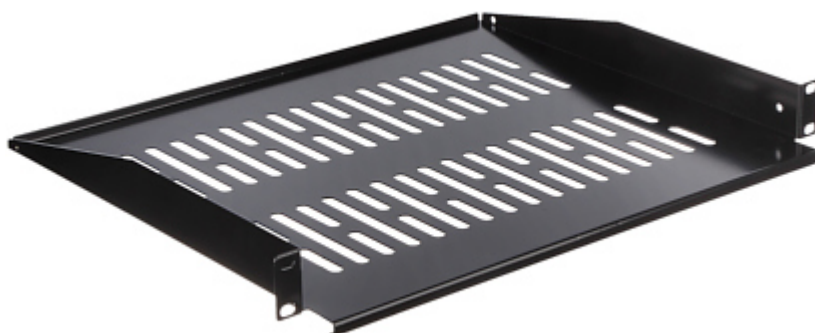

Code: P19/381*P2

SHELF P19/381*P2 TO RACK CABINET 381 mm

Net: 33.44 EUR Gross: 33.44 EUR

The shelf for the RACK 19" cabinet, designed for devices with housings which don't support the RACK cabinet mounting standard.

SPECIFICATION

In package:	2 pcs The price for package
Width:	19 "
Height:	1 U
Depth:	381 mm
Weight:	2.1 kg
Guarantee:	2 years

PRESENTATION

Top view:

Bottom view:

DELTA-OPTI Monika Matysiak; <https://www.delta.poznan.pl>
POL; 60-713 Poznań; Graniczna 10
e-mail: delta-opti@delta.poznan.pl; tel: +(48) 61 864 69 60

Side view:

In the kit:

PACKAGE

Dimensions (L x W x H): 0x0x0 mm	Gross Weight: 0 kg
----------------------------------	--------------------