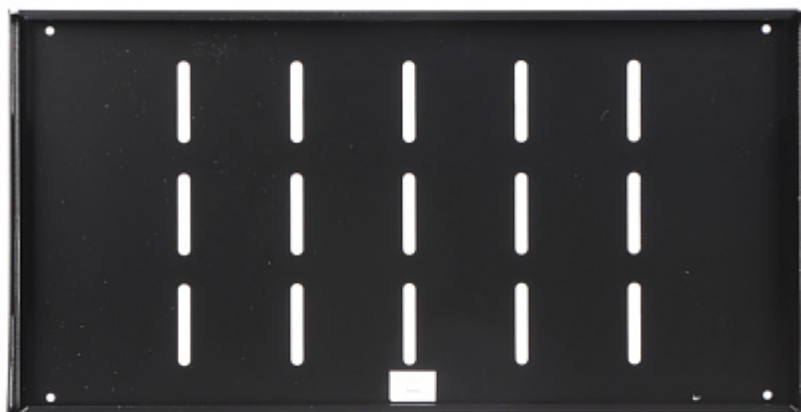

Code: P19F/250*P2

SHELF P19F/250*P2 250 mm

Net: 17.47 EUR Gross: 17.47 EUR

The shelf for the RACK 19" cabinet, designed for devices with housings which don't support the RACK cabinet mounting standard.

Shelf is designed to mount inside Rack cabinets with depth of 450 mm.

SPECIFICATION

In package:	2 pcs The price for package
Width:	19 "
Mount:	four-point
Depth:	250 mm
Weight:	1.45 kg
Guarantee:	2 years

PRESENTATION

Bottom view:

Bottom view:

In the kit:

PACKAGE

Dimensions (L x W x H): 0x0x0 mm	Gross Weight: 0 kg
----------------------------------	--------------------