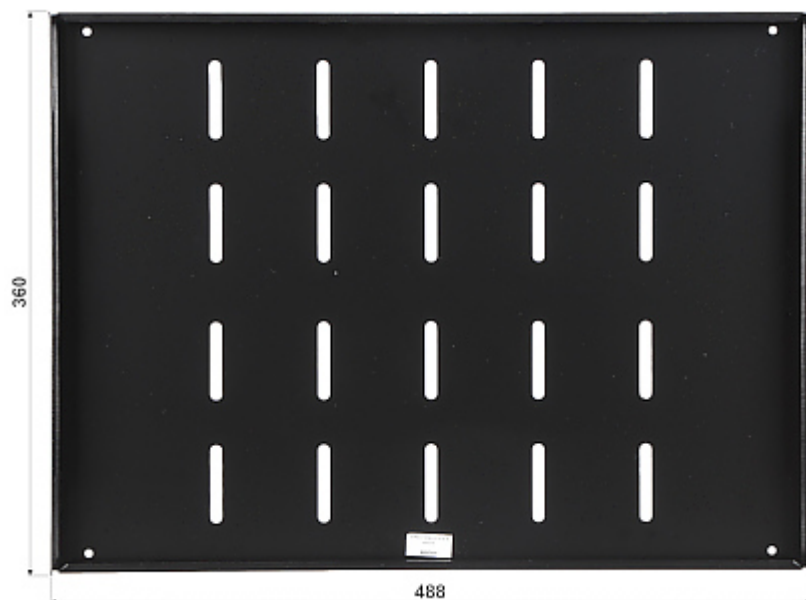

## SHELF P19F/360\*P2 360 mm

Net: 134.85 PLN Gross: 165.87 PLN

The shelf for the RACK 19" cabinet, designed for devices with housings which don't support the RACK cabinet mounting standard.

Shelf is designed to mount inside Rack cabinets with depth of 600 mm.

### SPECIFICATION

In package:	2 pcs The price for package
Width:	19 "
Mount:	four-point
Depth:	360 mm
Weight:	1.97 kg
Guarantee:	2 years

### PRESENTATION

Bottom view:

In the kit:

**PACKAGE**

Dimensions (L x W x H): 0x0x0 mm	Gross Weight: 0 kg
----------------------------------	--------------------