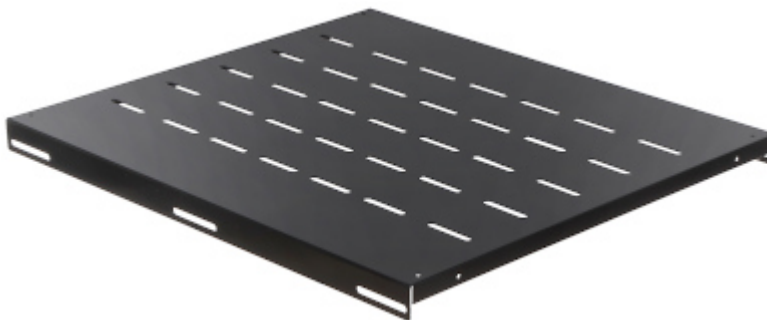

Code: P19F/550*P2

SHELF P19F/550*P2 550 mm

Net: 35.36 EUR Gross: 43.49 EUR

The shelf for the RACK 19" cabinet, designed for devices with housings which don't support the RACK cabinet mounting standard.

Shelf is designed to mount inside Rack cabinets with depth of 800 mm.

SPECIFICATION

In package:	2 pcs The price for package
Width:	19 "
Depth:	550 mm
Mount:	four-point
Weight:	2.9 kg
Dimensions:	488 x 550 x 33 mm
Guarantee:	2 years

PRESENTATION

Bottom view:

In the kit:

PACKAGE

Dimensions (L x W x H): 0x0x0 mm	Gross Weight: 0 kg
----------------------------------	--------------------