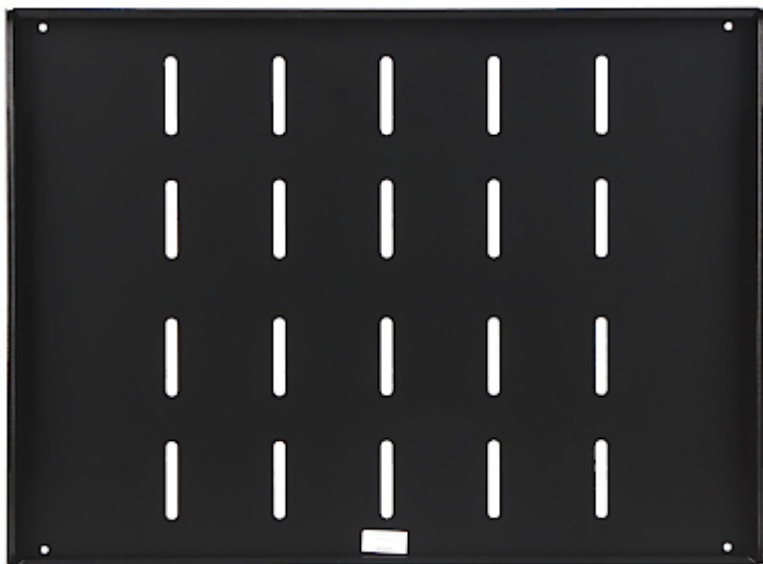

Code: P19F/550*P2

SHELF P19F/550*P2 550 mm

Net: 35.36 EUR Gross: 43.49 EUR

The shelf for the RACK 19" cabinet, designed for devices with housings which don't support the RACK cabinet mounting standard.

Shelf is designed to mount inside Rack cabinets with depth of 800 mm.

SPECIFICATION

In package:	2 pcs The price for package
Width:	19 "
Depth:	550 mm
Mount:	four-point
Weight:	2.9 kg
Dimensions:	488 x 550 x 33 mm
Guarantee:	2 years

PRESENTATION

Bottom view:

In the kit:

PACKAGE

Dimensions (L x W x H): 0x0x0 mm	Gross Weight: 0 kg
----------------------------------	--------------------