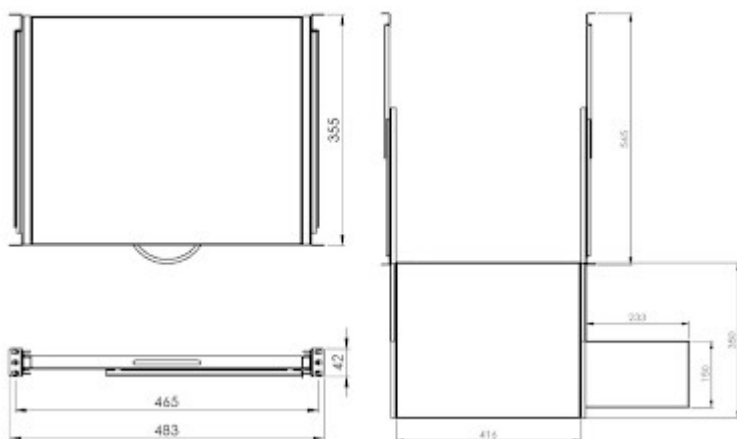

Code: P19R/350/G-KM

ADJUSTABLE DRAWER FOR KEYBOARD AND MOUSE **P19R/350/G-KM**

Net: 134.94 PLN Gross: 165.98 PLN

The P19R/350/G-KM pull-out drawer allows you to conveniently store the keyboard and computer mouse in the RACK 19" cabinet. Adjustable spacing of mounting rails allows the product to be mounted in cabinets with a depth of 350 ... 555 mm. The pull-out shelf provides additional space for more convenient mouse operation.

SPECIFICATION

Width:	19 "
Height:	1 U
Mount:	four-point
Application:	RACK 19"
Bearing capacity:	30 kg
Main features:	<ul style="list-style-type: none">• The drawer extends 350 mm in relation to the front mounting rails• The pull-out shelf provides additional space for more convenient mouse operation• Mounting rail spacing : min. 325 mm, max. 560 mm
Color:	Light gray (RAL 7035)
Dimensions:	483 x 355 x 42 mm
Weight:	2.73 kg
Guarantee:	2 years

PRESENTATION

The pull-out shelf provides additional space for more convenient mouse operation:

Side view:

Dimensions:

In the kit:

PACKAGE

Dimensions (L x W x H): 0x0x0 mm	Gross Weight: 0 kg
----------------------------------	--------------------