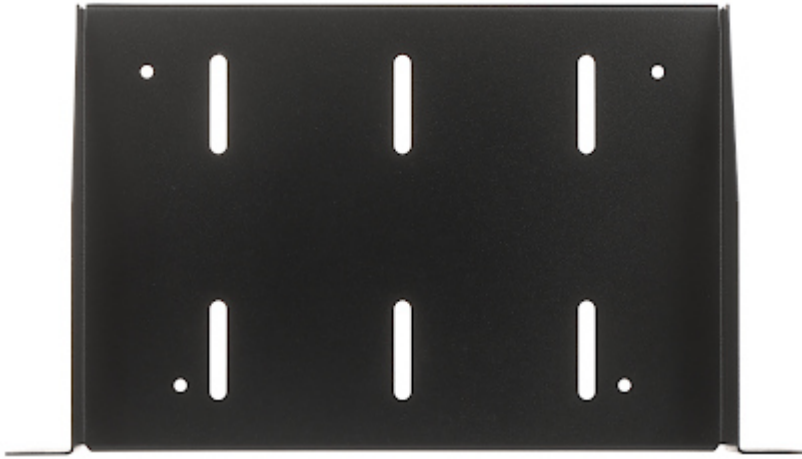

Code: P10/145/B

SHELF P10/145/B 145 mm

Net: 5.85 EUR Gross: 5.85 EUR

The shelf for the RACK 10" cabinet, designed for devices with housings which don't support the RACK cabinet mounting standard.

SPECIFICATION

Width:	10 "
Height:	1 U
Depth:	145 mm
Mount:	four-point
Color:	Black (RAL 9005)
Weight:	0.29 kg
Guarantee:	2 years

PRESENTATION

Front view:

Rear view:

Top view:

DELTA-OPTI Monika Matysiak; <https://www.delta.poznan.pl>
POL; 60-713 Poznań; Graniczna 10
e-mail: delta-opti@delta.poznan.pl; tel: +(48) 61 864 69 60