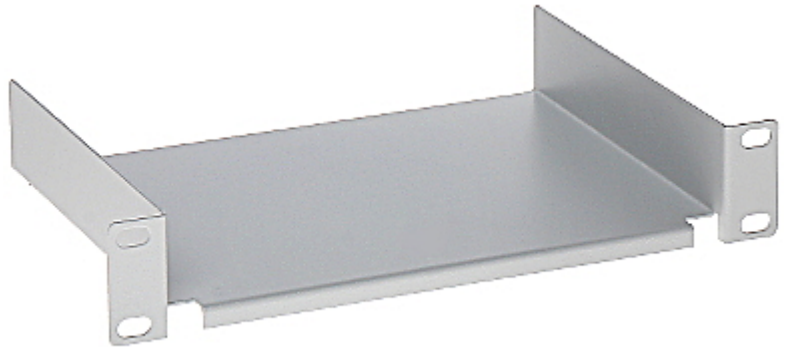

Code: P10/160

SHELF **P10/160** 160 mm

Net: 7.59 EUR Gross: 7.59 EUR

The shelf for the RACK 10" cabinet, designed for devices with housings which don't support the RACK cabinet mounting standard.
Shelf is designed to mount inside Rack cabinets with depth of 280 mm.

SPECIFICATION

Width:	10 "
Mount:	four-point
Depth:	160 mm
Color:	Gray
Weight:	0.465 kg
Guarantee:	2 years

PRESENTATION

Dimensions:

DELTA-OPTI Monika Matysiak; <https://www.delta.poznan.pl>
POL; 60-713 Poznań; Graniczna 10
e-mail: delta-opti@delta.poznan.pl; tel: +(48) 61 864 69 60