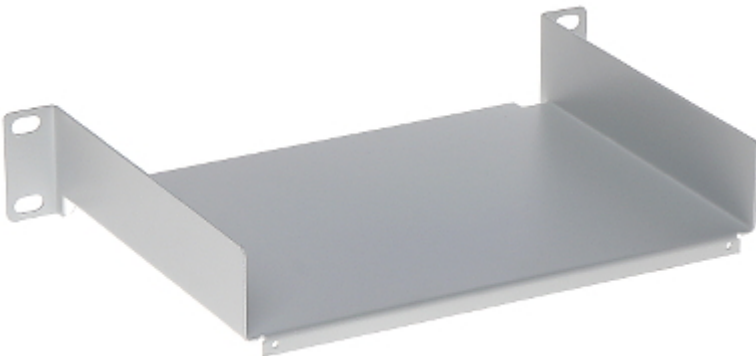

Code: P10/160

SHELF **P10/160** 160 mm

Net: 7.59 EUR Gross: 7.59 EUR

The shelf for the RACK 10" cabinet, designed for devices with housings which don't support the RACK cabinet mounting standard.
Shelf is designed to mount inside Rack cabinets with depth of 280 mm.

SPECIFICATION

Width:	10 "
Mount:	four-point
Depth:	160 mm
Color:	Gray
Weight:	0.465 kg
Guarantee:	2 years

PRESENTATION

Dimensions:

DELTA-OPTI Monika Matysiak; <https://www.delta.poznan.pl>
POL; 60-713 Poznań; Graniczna 10
e-mail: delta-opti@delta.poznan.pl; tel: +(48) 61 864 69 60