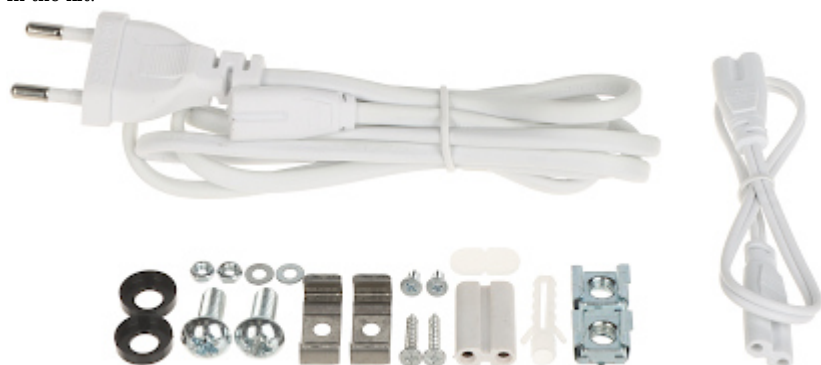

### SPECIFICATION

Power:	5 W - LED
Power supply:	220 ... 240 V AC
Material:	Steel, powder painting
Color:	Black (RAL 9005)
Application:	Rack 19"
Main features:	<ul style="list-style-type: none"><li>• Luminous flux : 405 lm</li><li>• Light color : Cool, 6500 K</li><li>• CRI &gt; 80</li><li>• "Index of Protection" : IP20</li><li>• Length of the cables :<ul style="list-style-type: none"><li>- 1.40 m - IEC-320 C7 / CEE 7/16</li><li>- 0.25 m - IEC-320 C7 / IEC-320 C7</li></ul></li><li>• Simple and quick device installation</li></ul>
Weight:	0.38 kg
Dimensions:	484 x 45 x 32 mm
Manufacturer / Brand:	STALFLEX
Guarantee:	<b>3 years</b>

Rear view:

Power connector:

In the kit:

**PACKAGE**

Dimensions (L x W x H): 0x0x0 mm	Gross Weight: 0 kg
----------------------------------	--------------------