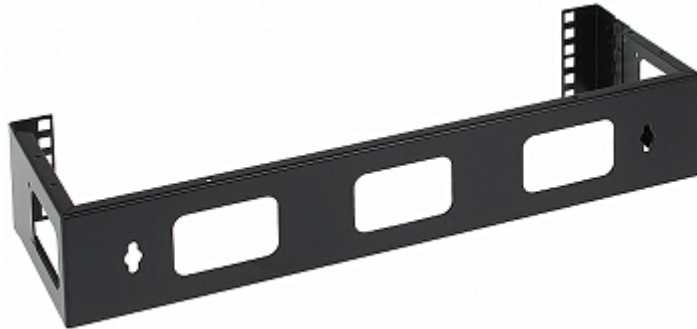

## MOUNT RACK FRAME U19-2U/165

Net: 19.41 EUR Gross: 23.87 EUR

The frame is intended for mounting RACK devices directly on wall.  
The hinge on one of the sides ensures easy access to the devices from the rear without having to dismantle them from the frame, for instance to cables connections.

### SPECIFICATION

Color:	Black
Weight:	0.96 kg
Internal depth:	157 mm
Dimensions:	520 x 94 x 170 mm - RACK 19 " x 2 U
Guarantee:	2 years

### PRESENTATION

Rear view:

Side view:

In the kit: