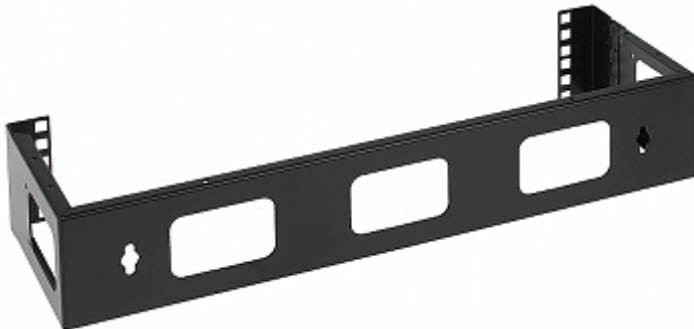

Code: U19-2U/165

MOUNT RACK FRAME U19-2U/165

Net: 29.43 EUR Gross: 36.20 EUR

The frame is intended for mounting RACK devices directly on wall.
The hinge on one of the sides ensures easy access to the devices from the rear without having to dismantle them from the frame, for instance to cables connections.

SPECIFICATION

Color:	Black
Weight:	0.96 kg
Internal depth:	157 mm
Dimensions:	520 x 94 x 170 mm - RACK 19 " x 2 U
Guarantee:	2 years

PRESENTATION

Rear view:

Side view:

DELTA-OPTI Monika Matysiak; <https://www.delta.poznan.pl>
POL; 60-713 Poznań; Graniczna 10
e-mail: delta-opti@delta.poznan.pl; tel: +(48) 61 864 69 60