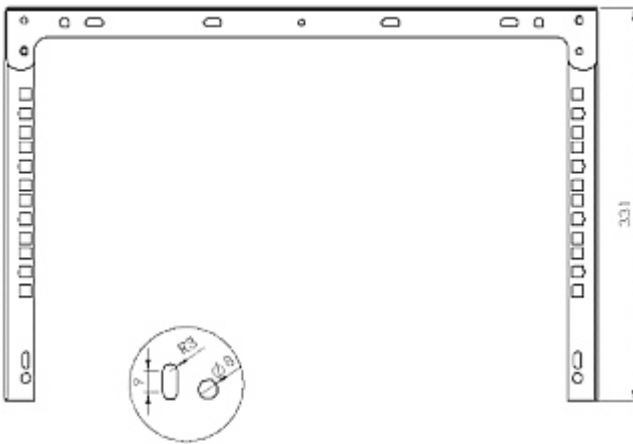

Code: U19-4U/340

MOUNT RACK FRAME U19-4U/340

Net: 24.09 EUR Gross: 24.09 EUR

The frame is intended for mounting RACK devices directly on wall.
The hinge on one of the sides ensures easy access to the devices from the rear without having to dismantle them from the frame, for instance to cables connections.

SPECIFICATION

Color:	Black (RAL 9005)
Weight:	2.71 kg
Internal depth:	330 mm
Dimensions:	500 x 151 x 331 mm - RACK 19 " x 4 U
Guarantee:	2 years

PRESENTATION

Rear view:

Side view:

DELTA-OPTI Monika Matysiak; <https://www.delta.poznan.pl>
POL; 60-713 Poznań; Graniczna 10
e-mail: delta-opti@delta.poznan.pl; tel: +(48) 61 864 69 60

Dimensions:

In the kit:

PACKAGE

Dimensions (L x W x H): 0x0x0 mm	Gross Weight: 0 kg
----------------------------------	--------------------

DELTA-OPTI Monika Matysiak; <https://www.delta.poznan.pl>
POL; 60-713 Poznań; Graniczna 10
e-mail: delta-opti@delta.poznan.pl; tel: +(48) 61 864 69 60