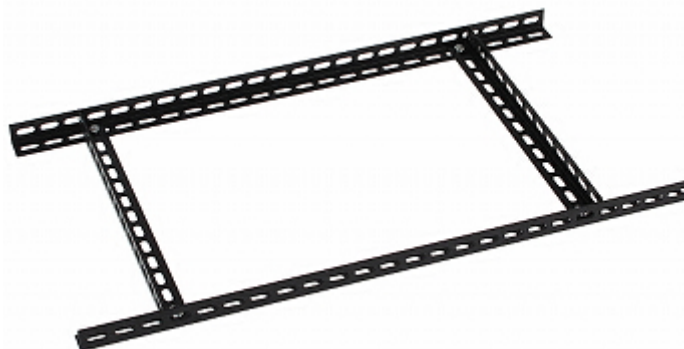

Code: A19L/265

MOUNTING RAIL A19L/265

Net: 1.53 USD Gross: 1.88 USD

Mounting rail is designed to mount inside Rack 10" and Rack 19" cabinets.
By combining different rails in different ways, we can get the shelves for
the devices incompatible with Rack standard.

SPECIFICATION

Dimensions:	265 x 20 x 20 mm
Material:	Steel
Color:	Black
Application:	Rack 10", Rack 19"
Manufacturer / Brand:	DELTA
Guarantee:	3 years

PRESENTATION

Example of application:

DELTA-OPTI Monika Matysiak; <https://www.delta.poznan.pl>
POL; 60-713 Poznań; Graniczna 10
e-mail: delta-opti@delta.poznan.pl; tel: +(48) 61 864 69 60