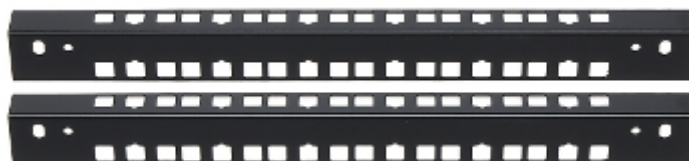

PRESENTATION