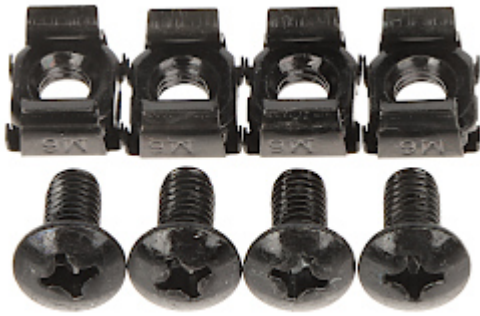

Code: A19-PK

PANEL WITH CABLE ENTRY **A19-PK**

Net: **7.48 EUR** Gross: **7.48 EUR**

The panel allows to enter the cables to the devices installed inside RACK cabinet, ensuring protection of the free sockets against dust.

SPECIFICATION

Width:	19 "
Height:	1 U
Material:	Steel - powder painted
Color:	Black (RAL 9005)
Application:	RACK 19"
Main features:	<ul style="list-style-type: none">• 389 x 30 mm (opening for cables entry)• Cable entry with brushes ensuring protection against dust• 4-point fixing to the front RACK rails• 4 pcs. of M6 screws with cage nuts included• Corrosion resistance
Weight:	0.225 kg
Dimensions:	483 x 44 x 15 mm
Guarantee:	2 years

PRESENTATION

Front view:

In the kit:

PACKAGE

Dimensions (L x W x H): 0x0x0 mm	Gross Weight: 0 kg
----------------------------------	--------------------