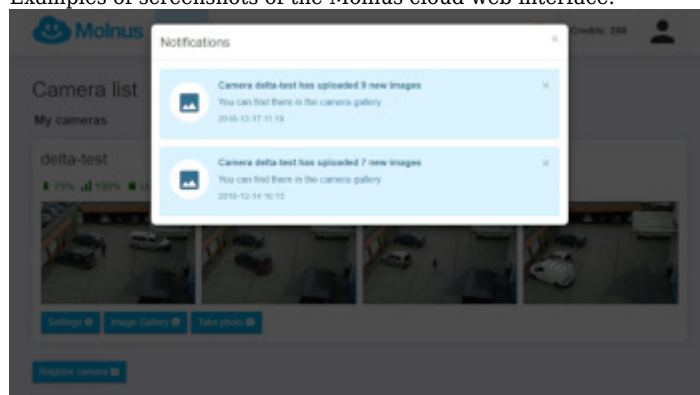

PRESENTATION

Front view:

Internal view of the housing:

Bottom view:

Side view:

Antenna connector:

Mounting side view:

In the kit:

Examples of screenshots of the Molnus cloud web interface:

Molnus Cameras Transactions Credits: 200

Camera Settings API Settings Camera Share Settings

[+ Back](#)

Camera Settings

General

Name: delta-101

SMS Control: Enable SMS Control