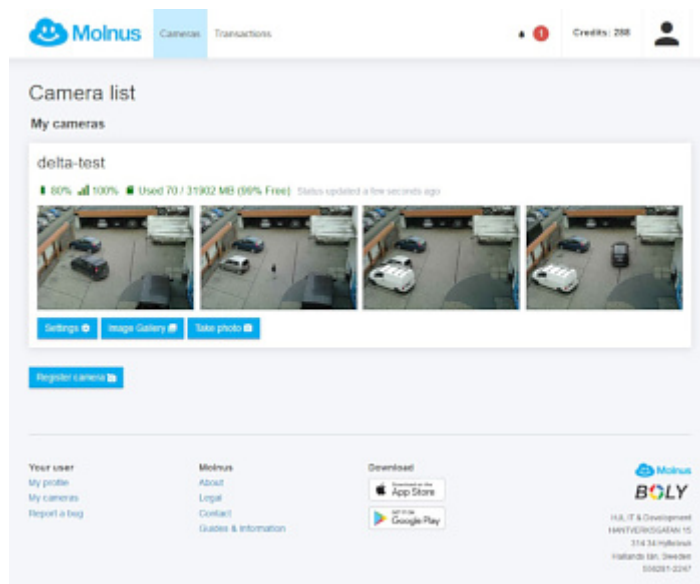

PRESENTATION

Front view:

Internal view of the housing:

Bottom view:

Side view:

Antenna connector:

Mounting side view:

In the kit:

Examples of screenshots of the Molnus cloud web interface:

Molnus Cameras Transactions Credits: 200

Camera Settings API Settings Camera Share Settings

[+ Back](#)

Camera Settings

General

Name: delta-101

SMS Control: Enable SMS Control