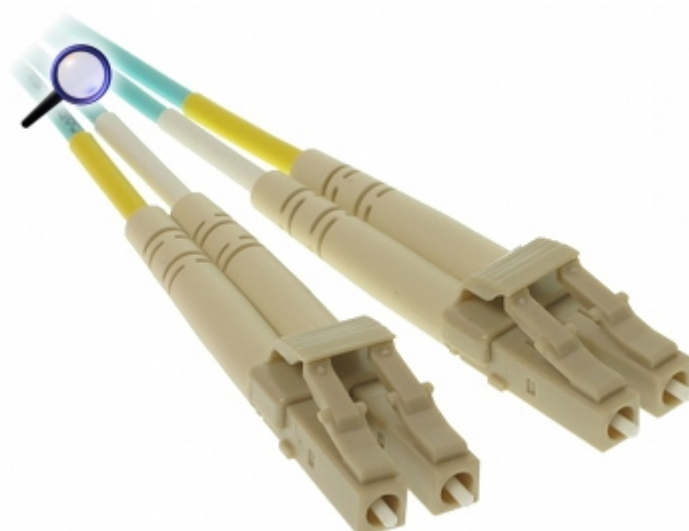

PRESENTATION

DELTA-OPTI Monika Matysiak; <https://www.delta.poznan.pl>
POL; 60-713 Poznań; Graniczna 10
e-mail: delta-opti@delta.poznan.pl; tel: +(48) 61 864 69 60