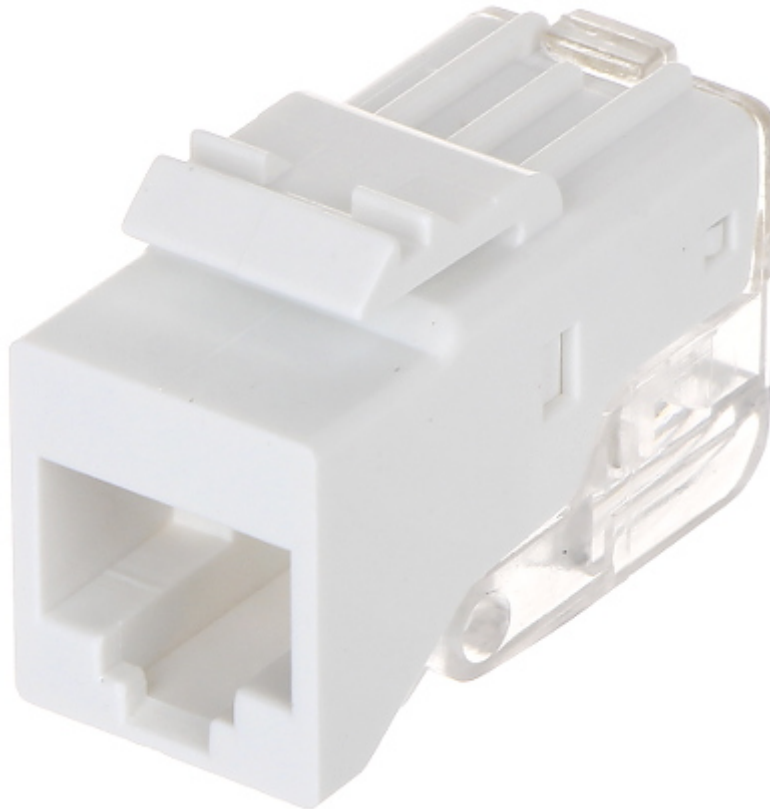

Code: FX-RJ45-59

KEYSTONE CONNECTOR **FX-RJ45-59**

Net: **0.64 EUR** Gross: **0.79 EUR**

SPECIFICATION

Connector type:	RJ-45 socket
Color:	White
Wire mounting:	KRONE quick-connector - Fastening from the rear (longitudinal), latch, tilt
Application:	<ul style="list-style-type: none">• Patch panel Keystone,• UTP cat. 5
Impedance:	100 Ω
Material:	PET
Main features:	<ul style="list-style-type: none">• Very easy and quick installation without any tools• Corrosion resistance• Keystone assembly standard
Weight:	0.007 kg
Dimensions:	14 x 22 x 31 mm (W x H x D)
Guarantee:	2 years