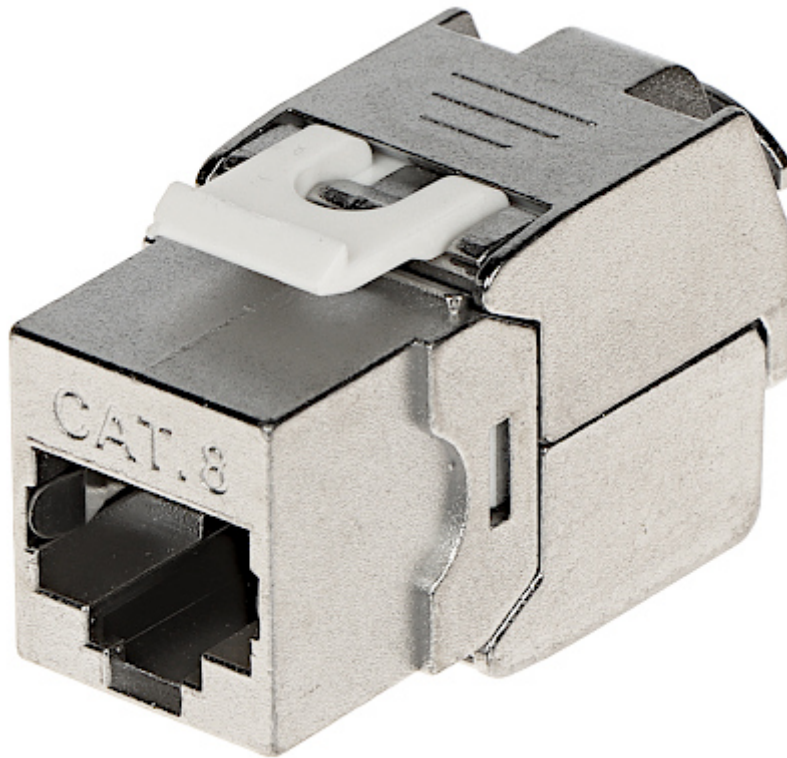

Code: FX-RJ45-8

KEYSTONE CONNECTOR **FX-RJ45-8**

Net: **8.71 EUR** Gross: **8.71 EUR**

SPECIFICATION

Connector type:	RJ-45 shielded socket
Color:	Silver
Wire mounting:	KRONE quick-connector - locked
Application:	<ul style="list-style-type: none">• Patch panel Keystone,• STP cat. 8
Impedance:	100 Ω
Material:	Metal + Plastic
Main features:	<ul style="list-style-type: none">• Very easy and quick installation without any tools• Corrosion resistance• Keystone assembly standard• The die-cast metal body provides effective shielding and high mechanical resistance
Weight:	0.025 kg
Dimensions:	16.4 x 22 x 39 mm (W x H x D)
Guarantee:	2 years

PRESENTATION

Cable mounting side view:

A view inside the connector:

In the kit:

PACKAGE

Dimensions (L x W x H): 0x0x0 mm	Gross Weight: 0 kg
----------------------------------	--------------------