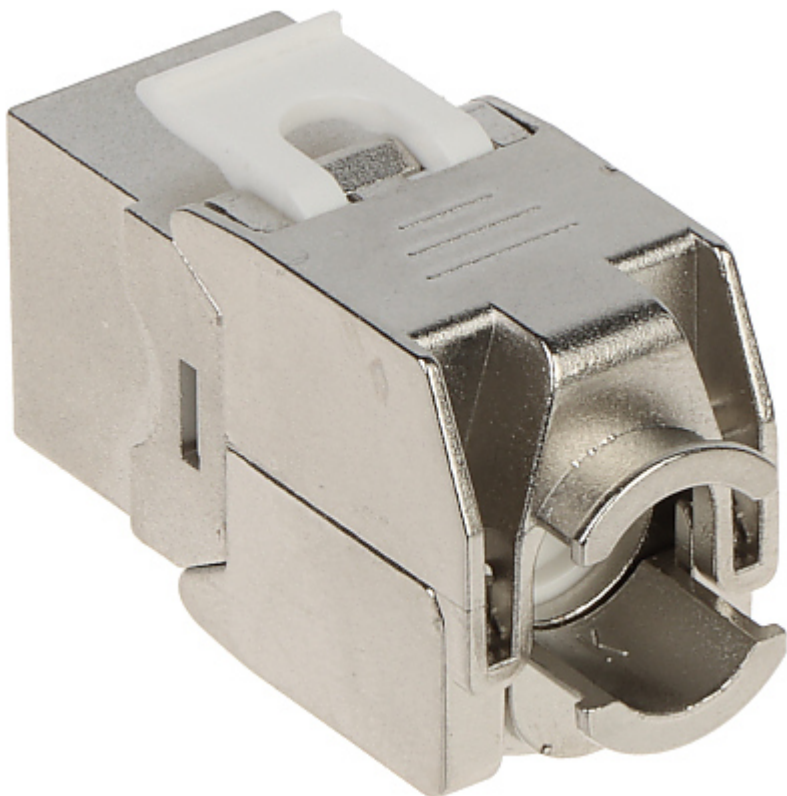

Code: FX-RJ45-8

KEYSTONE CONNECTOR **FX-RJ45-8**

Net: **8.71 EUR** Gross: **8.71 EUR**

SPECIFICATION

Connector type:	RJ-45 shielded socket
Color:	Silver
Wire mounting:	KRONE quick-connector - locked
Application:	<ul style="list-style-type: none">• Patch panel Keystone,• STP cat. 8
Impedance:	100 Ω
Material:	Metal + Plastic
Main features:	<ul style="list-style-type: none">• Very easy and quick installation without any tools• Corrosion resistance• Keystone assembly standard• The die-cast metal body provides effective shielding and high mechanical resistance
Weight:	0.025 kg
Dimensions:	16.4 x 22 x 39 mm (W x H x D)
Guarantee:	2 years

PRESENTATION

Cable mounting side view:

A view inside the connector:

In the kit:

PACKAGE

Dimensions (L x W x H): 0x0x0 mm	Gross Weight: 0 kg
----------------------------------	--------------------