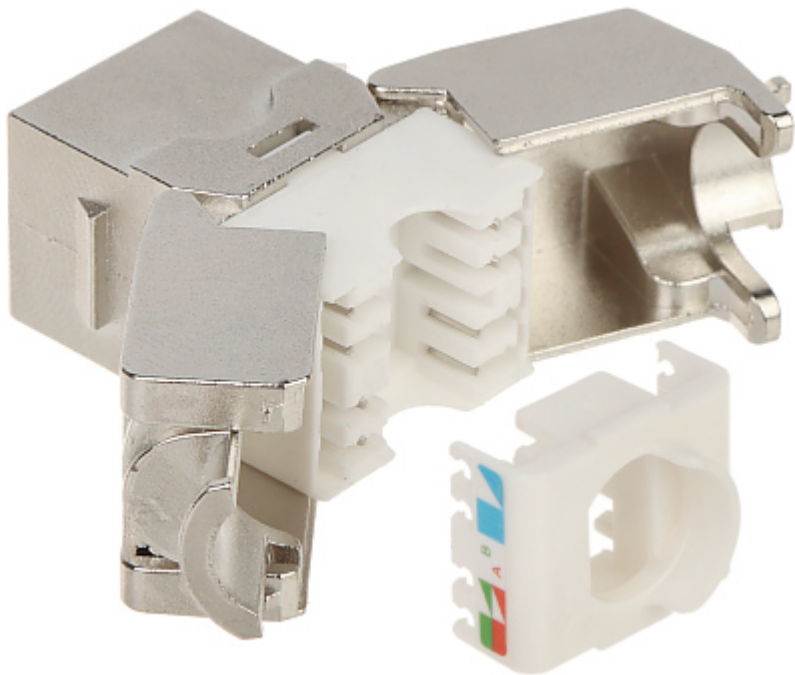

Code: FX-RJ45-8

KEYSTONE CONNECTOR **FX-RJ45-8**

Net: **8.71 EUR** Gross: **8.71 EUR**

SPECIFICATION

Connector type:	RJ-45 shielded socket
Color:	Silver
Wire mounting:	KRONE quick-connector - locked
Application:	<ul style="list-style-type: none">• Patch panel Keystone,• STP cat. 8
Impedance:	100 Ω
Material:	Metal + Plastic
Main features:	<ul style="list-style-type: none">• Very easy and quick installation without any tools• Corrosion resistance• Keystone assembly standard• The die-cast metal body provides effective shielding and high mechanical resistance
Weight:	0.025 kg
Dimensions:	16.4 x 22 x 39 mm (W x H x D)
Guarantee:	2 years

PRESENTATION

Cable mounting side view:

A view inside the connector:

In the kit:

PACKAGE

Dimensions (L x W x H): 0x0x0 mm	Gross Weight: 0 kg
----------------------------------	--------------------