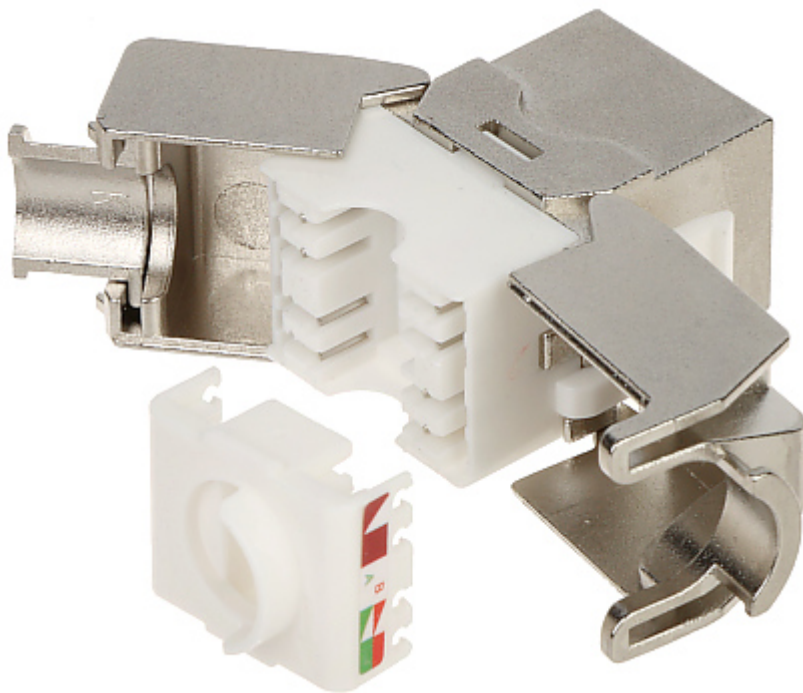

Code: FX-RJ45-8

KEYSTONE CONNECTOR **FX-RJ45-8**

Net: **8.71 EUR** Gross: **8.71 EUR**

SPECIFICATION

Connector type:	RJ-45 shielded socket
Color:	Silver
Wire mounting:	KRONE quick-connector - locked
Application:	<ul style="list-style-type: none">• Patch panel Keystone,• STP cat. 8
Impedance:	100 Ω
Material:	Metal + Plastic
Main features:	<ul style="list-style-type: none">• Very easy and quick installation without any tools• Corrosion resistance• Keystone assembly standard• The die-cast metal body provides effective shielding and high mechanical resistance
Weight:	0.025 kg
Dimensions:	16.4 x 22 x 39 mm (W x H x D)
Guarantee:	2 years

PRESENTATION

Cable mounting side view:

A view inside the connector:

In the kit:

PACKAGE

Dimensions (L x W x H): 0x0x0 mm	Gross Weight: 0 kg
----------------------------------	--------------------