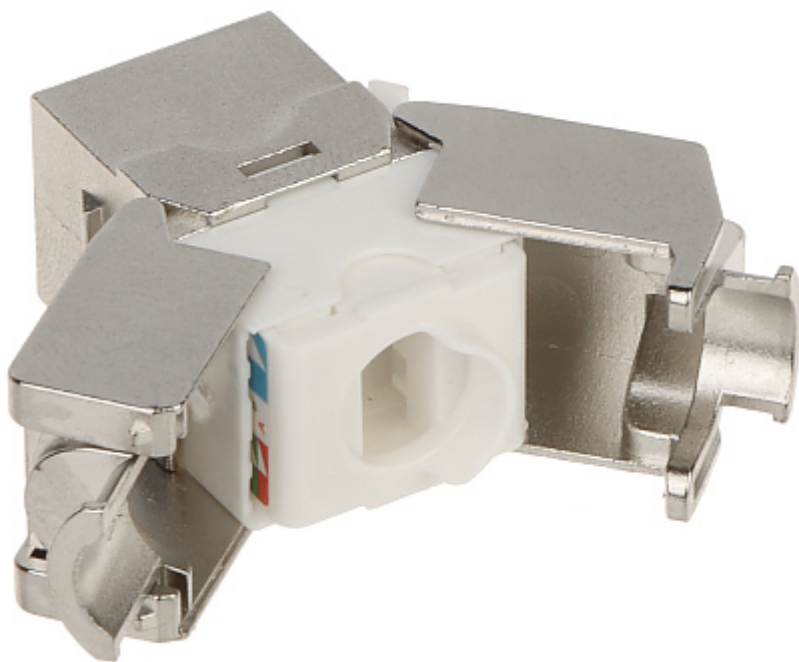

Code: FX-RJ45-8

KEYSTONE CONNECTOR **FX-RJ45-8**

Net: **8.71 EUR** Gross: **8.71 EUR**

SPECIFICATION

Connector type:	RJ-45 shielded socket
Color:	Silver
Wire mounting:	KRONE quick-connector - locked
Application:	<ul style="list-style-type: none">• Patch panel Keystone,• STP cat. 8
Impedance:	100 Ω
Material:	Metal + Plastic
Main features:	<ul style="list-style-type: none">• Very easy and quick installation without any tools• Corrosion resistance• Keystone assembly standard• The die-cast metal body provides effective shielding and high mechanical resistance
Weight:	0.025 kg
Dimensions:	16.4 x 22 x 39 mm (W x H x D)
Guarantee:	2 years

PRESENTATION

Cable mounting side view:

A view inside the connector:

In the kit:

PACKAGE

Dimensions (L x W x H): 0x0x0 mm	Gross Weight: 0 kg
----------------------------------	--------------------