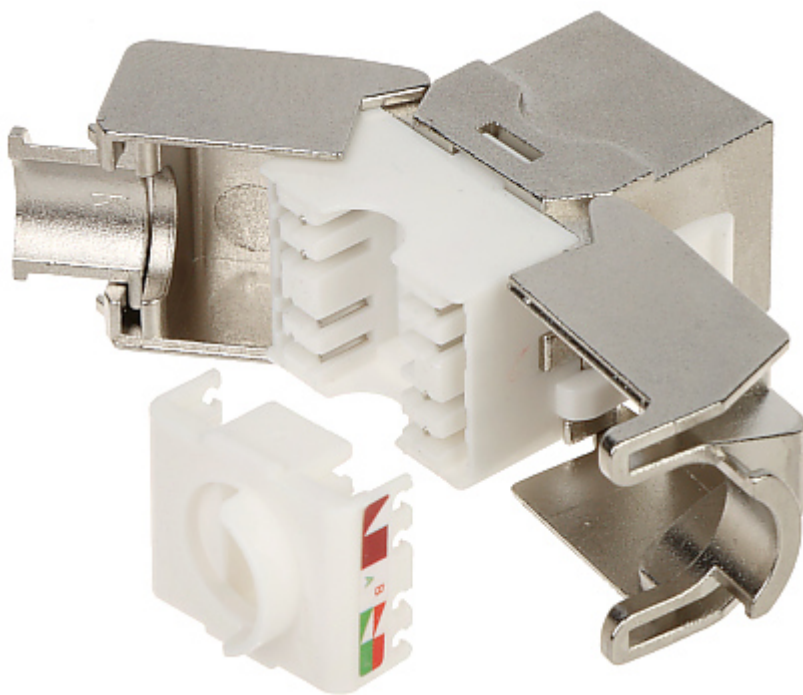

Code: FX-RJ45-6A-16*P50

KEYSTONE CONNECTOR **FX-RJ45-6A-16*P50**

Net: **107.31 EUR** Gross: **107.31 EUR**

SPECIFICATION

In package:	50 pcs The price for package
Connector type:	RJ-45 shielded socket
Color:	Silver
Wire mounting:	KRONE quick-connector - locked
Application:	<ul style="list-style-type: none">• Patch panel Keystone,• FTP cat. 6A,• UTP cat. 6A
Impedance:	100 Ω
Material:	Metal + Plastic
Main features:	<ul style="list-style-type: none">• Very easy and quick installation without any tools• Corrosion resistance• Keystone assembly standard• The die-cast metal body provides effective shielding and high mechanical resistance
Weight:	0.025 kg
Dimensions:	16.4 x 22 x 39 mm (W x H x D)
Guarantee:	2 years

PRESENTATION

Cable mounting side view:

DELTA-OPTI Monika Matysiak; <https://www.delta.poznan.pl>
POL; 60-713 Poznań; Graniczna 10
e-mail: delta-opti@delta.poznan.pl; tel: +(48) 61 864 69 60

A view inside the connector:

In the kit:

PACKAGE

Dimensions (L x W x H): 0x0x0 mm	Gross Weight: 0 kg
----------------------------------	--------------------