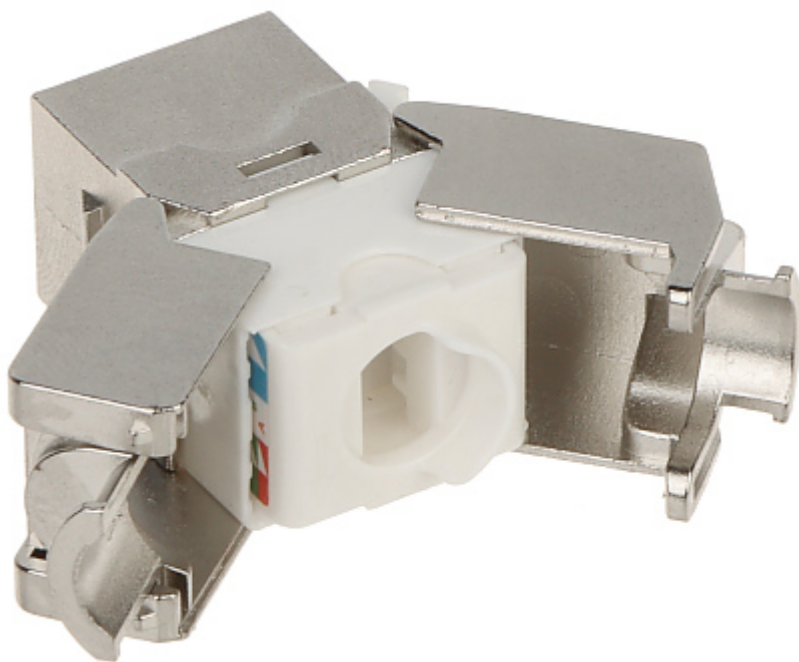

Code: FX-RJ45-6A-16*P50

KEYSTONE CONNECTOR **FX-RJ45-6A-16*P50**

Net: **107.31 EUR** Gross: **107.31 EUR**

SPECIFICATION

In package:	50 pcs The price for package
Connector type:	RJ-45 shielded socket
Color:	Silver
Wire mounting:	KRONE quick-connector - locked
Application:	<ul style="list-style-type: none">• Patch panel Keystone,• FTP cat. 6A,• UTP cat. 6A
Impedance:	100 Ω
Material:	Metal + Plastic
Main features:	<ul style="list-style-type: none">• Very easy and quick installation without any tools• Corrosion resistance• Keystone assembly standard• The die-cast metal body provides effective shielding and high mechanical resistance
Weight:	0.025 kg
Dimensions:	16.4 x 22 x 39 mm (W x H x D)
Guarantee:	2 years

PRESENTATION

Cable mounting side view:

DELTA-OPTI Monika Matysiak; <https://www.delta.poznan.pl>
POL; 60-713 Poznań; Graniczna 10
e-mail: delta-opti@delta.poznan.pl; tel: +(48) 61 864 69 60

A view inside the connector:

In the kit:

PACKAGE

Dimensions (L x W x H): 0x0x0 mm	Gross Weight: 0 kg
----------------------------------	--------------------