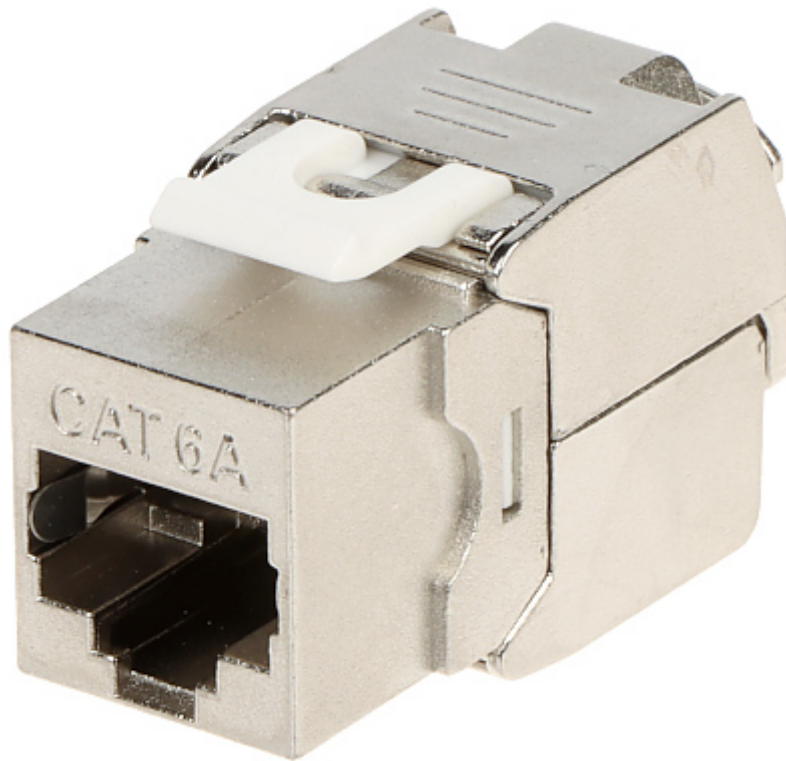

Code: FX-RJ45-6A-16*P50

KEYSTONE CONNECTOR **FX-RJ45-6A-16*P50**

Net: **107.31 EUR** Gross: **107.31 EUR**

SPECIFICATION

In package:	50 pcs The price for package
Connector type:	RJ-45 shielded socket
Color:	Silver
Wire mounting:	KRONE quick-connector - locked
Application:	<ul style="list-style-type: none">• Patch panel Keystone,• FTP cat. 6A,• UTP cat. 6A
Impedance:	100 Ω
Material:	Metal + Plastic
Main features:	<ul style="list-style-type: none">• Very easy and quick installation without any tools• Corrosion resistance• Keystone assembly standard• The die-cast metal body provides effective shielding and high mechanical resistance
Weight:	0.025 kg
Dimensions:	16.4 x 22 x 39 mm (W x H x D)
Guarantee:	2 years

PRESENTATION

Cable mounting side view:

DELTA-OPTI Monika Matysiak; <https://www.delta.poznan.pl>
POL; 60-713 Poznań; Graniczna 10
e-mail: delta-opti@delta.poznan.pl; tel: +(48) 61 864 69 60

A view inside the connector:

In the kit:

PACKAGE

Dimensions (L x W x H): 0x0x0 mm	Gross Weight: 0 kg
----------------------------------	--------------------