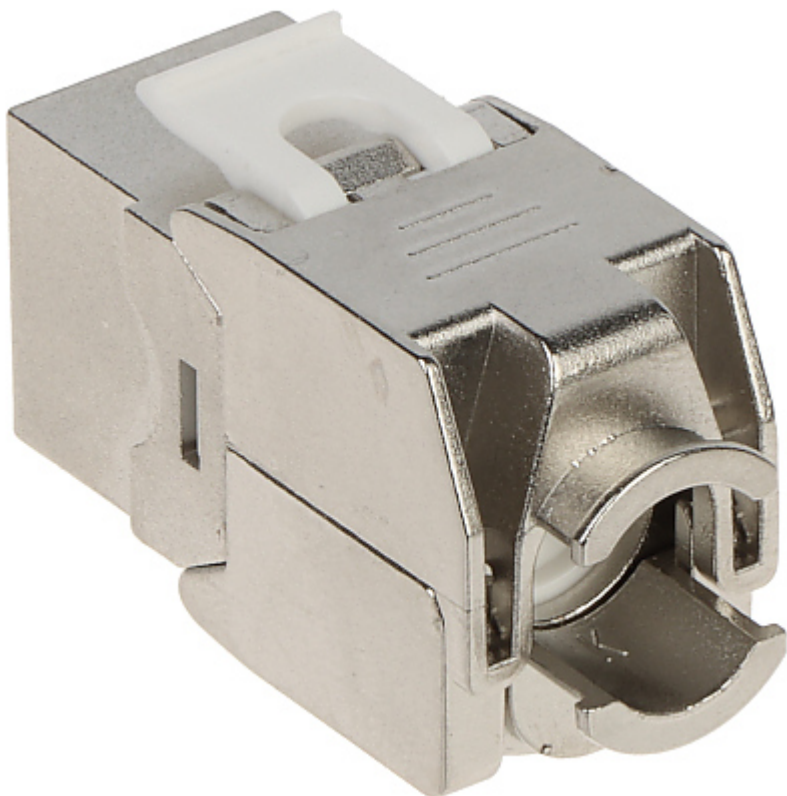

Code: FX-RJ45-6A-16*P50

KEYSTONE CONNECTOR **FX-RJ45-6A-16*P50**

Net: **107.31 EUR** Gross: **107.31 EUR**

SPECIFICATION

In package:	50 pcs The price for package
Connector type:	RJ-45 shielded socket
Color:	Silver
Wire mounting:	KRONE quick-connector - locked
Application:	<ul style="list-style-type: none">• Patch panel Keystone,• FTP cat. 6A,• UTP cat. 6A
Impedance:	100 Ω
Material:	Metal + Plastic
Main features:	<ul style="list-style-type: none">• Very easy and quick installation without any tools• Corrosion resistance• Keystone assembly standard• The die-cast metal body provides effective shielding and high mechanical resistance
Weight:	0.025 kg
Dimensions:	16.4 x 22 x 39 mm (W x H x D)
Guarantee:	2 years

PRESENTATION

Cable mounting side view:

DELTA-OPTI Monika Matysiak; <https://www.delta.poznan.pl>
POL; 60-713 Poznań; Graniczna 10
e-mail: delta-opti@delta.poznan.pl; tel: +(48) 61 864 69 60

A view inside the connector:

In the kit:

PACKAGE

Dimensions (L x W x H): 0x0x0 mm	Gross Weight: 0 kg
----------------------------------	--------------------