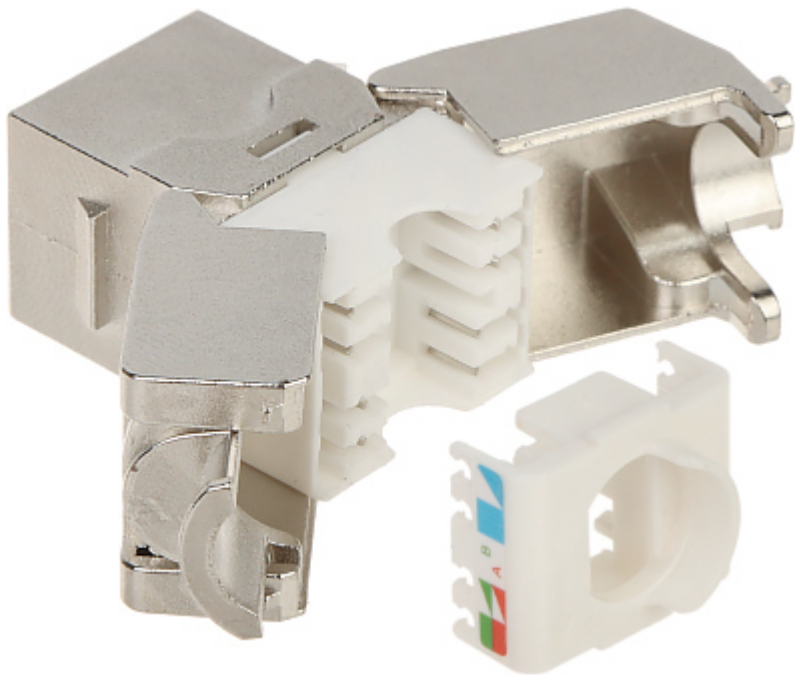

Code: FX-RJ45-6A-16*P50

KEYSTONE CONNECTOR **FX-RJ45-6A-16*P50**

Net: **107.31 EUR** Gross: **107.31 EUR**

SPECIFICATION

In package:	50 pcs The price for package
Connector type:	RJ-45 shielded socket
Color:	Silver
Wire mounting:	KRONE quick-connector - locked
Application:	<ul style="list-style-type: none">• Patch panel Keystone,• FTP cat. 6A,• UTP cat. 6A
Impedance:	100 Ω
Material:	Metal + Plastic
Main features:	<ul style="list-style-type: none">• Very easy and quick installation without any tools• Corrosion resistance• Keystone assembly standard• The die-cast metal body provides effective shielding and high mechanical resistance
Weight:	0.025 kg
Dimensions:	16.4 x 22 x 39 mm (W x H x D)
Guarantee:	2 years

PRESENTATION

Cable mounting side view:

DELTA-OPTI Monika Matysiak; <https://www.delta.poznan.pl>
POL; 60-713 Poznań; Graniczna 10
e-mail: delta-opti@delta.poznan.pl; tel: +(48) 61 864 69 60

A view inside the connector:

In the kit:

PACKAGE

Dimensions (L x W x H): 0x0x0 mm	Gross Weight: 0 kg
----------------------------------	--------------------