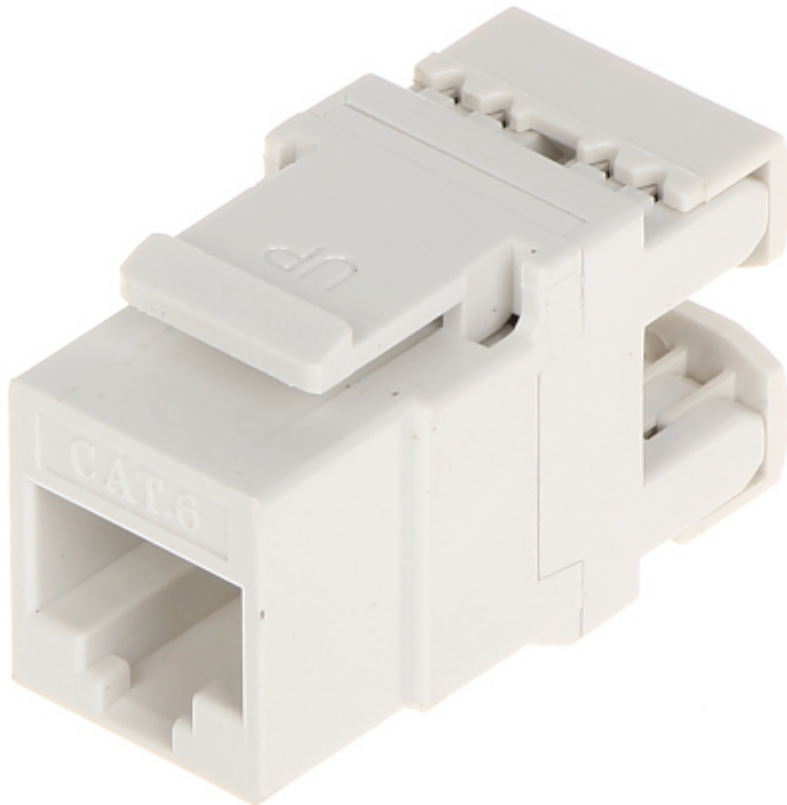

Code: FX-RJ45-65

KEYSTONE CONNECTOR **FX-RJ45-65**

Net: **0.86 EUR** Gross: **1.06 EUR**

SPECIFICATION

Connector type:	Socket RJ45
Color:	White
Wire mounting:	KRONE quick-connector - Fixing in the back, snap closure
Application:	<ul style="list-style-type: none">• Patch panel Keystone,• UTP cat. 6
Impedance:	100 Ω
Material:	PET
Main features:	<ul style="list-style-type: none">• Very easy and quick installation without any tools• Corrosion resistance• Keystone assembly standard
Weight:	0.01 kg
Dimensions:	35 x 22 x 16.7 mm
Guarantee:	2 years