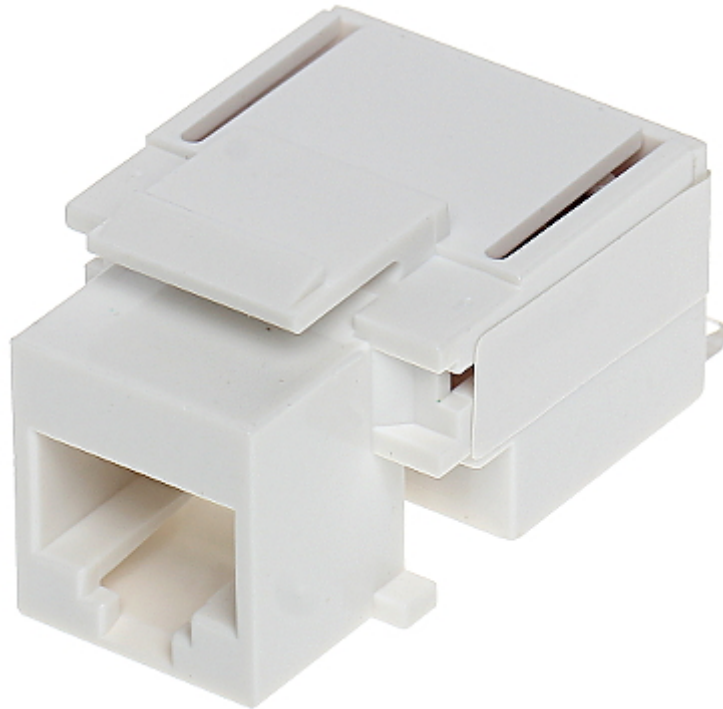

Code: FX-RJ45-52

KEYSTONE CONNECTOR **FX-RJ45-52**

Net: **0.70 EUR** Gross: **0.86 EUR**

SPECIFICATION

Connector type:	Socket RJ45
Color:	White
Wire mounting:	KRONE quick-connector - Fixing of the bottom (angle), snap closure, hinges
Application:	• Patch panel Keystone, • UTP cat. 5e
Impedance:	100 Ω
Material:	PET
Main features:	• Very easy and quick installation without any tools • Corrosion resistance • Keystone assembly standard
Weight:	0.008 kg
Dimensions:	23 x 22 x 37.5 mm
Guarantee:	2 years

PRESENTATION

DELTA-OPTI Monika Matysiak; <https://www.delta.poznan.pl>
POL; 60-713 Poznań; Graniczna 10
e-mail: delta-opti@delta.poznan.pl; tel: +(48) 61 864 69 60