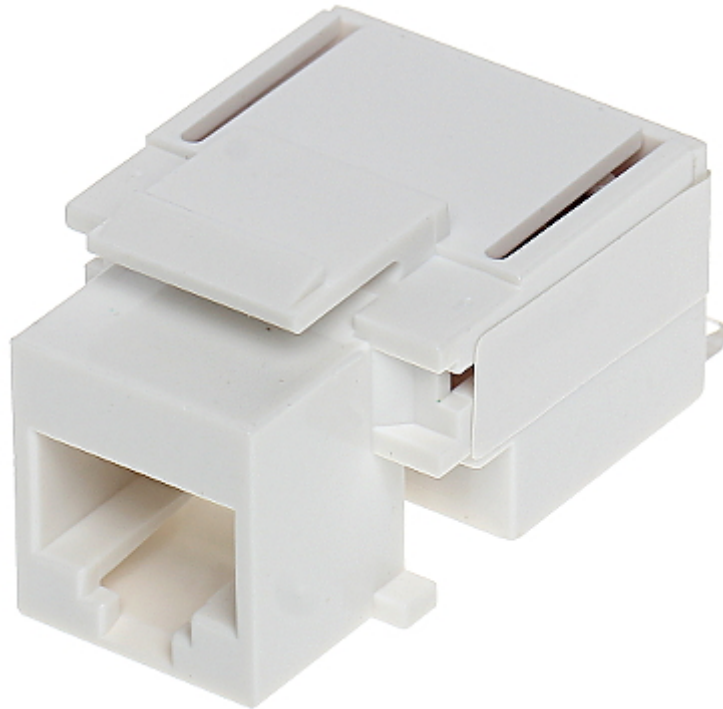

Code: FX-RJ45-52

## KEYSTONE CONNECTOR **FX-RJ45-52**

Net: **0.70 EUR** Gross: **0.86 EUR**

### SPECIFICATION

Connector type:	Socket RJ45
Color:	White
Wire mounting:	KRONE quick-connector - Fixing of the bottom (angle), snap closure, hinges
Application:	<ul style="list-style-type: none"><li>• Patch panel Keystone,</li><li>• UTP cat. 5e</li></ul>
Impedance:	100 $\Omega$
Material:	PET
Main features:	<ul style="list-style-type: none"><li>• Very easy and quick installation without any tools</li><li>• Corrosion resistance</li><li>• Keystone assembly standard</li></ul>
Weight:	0.008 kg
Dimensions:	23 x 22 x 37.5 mm
Guarantee:	2 years