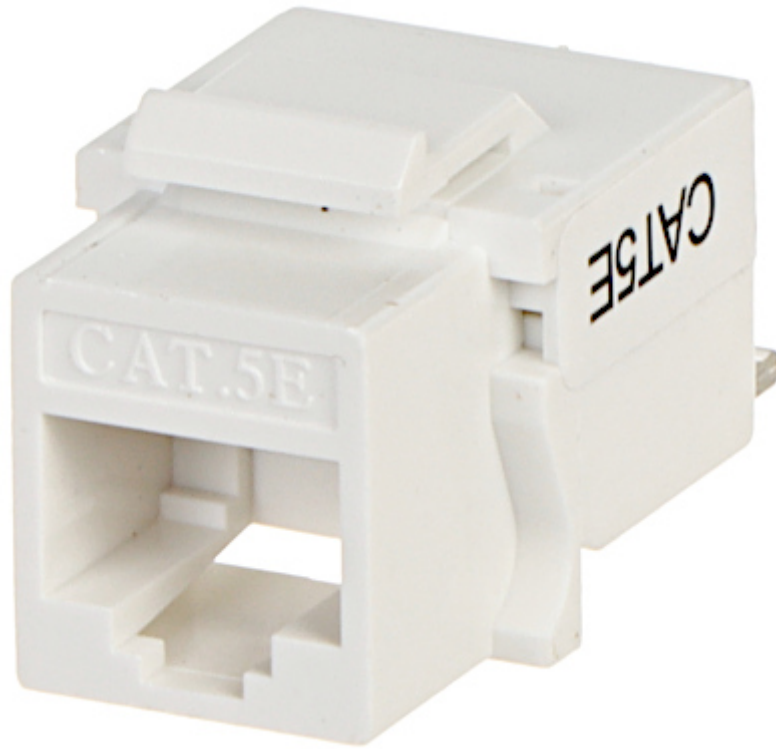

Code: FX-RJ45-52*P100

KEYSTONE CONNECTOR **FX-RJ45-52*P100**

Net: **45.84 EUR** Gross: **56.38 EUR**

SPECIFICATION

In package:	100 pcs The price for package
Connector type:	Socket RJ45
Color:	White
Wire mounting:	KRONE quick-connector - Fixing of the bottom (angle), snap closure, hinges
Application:	<ul style="list-style-type: none">• Patch panel Keystone,• UTP cat. 5e
Impedance:	100 Ω
Material:	PET
Main features:	<ul style="list-style-type: none">• Very easy and quick installation without any tools• Corrosion resistance• Keystone assembly standard
Weight:	0.006 kg
Dimensions:	19.3 x 19.5 x 33 mm (W x H x D)
Guarantee:	2 years

PRESENTATION

Rear view:

DELTA-OPTI Monika Matysiak; <https://www.delta.poznan.pl>
POL; 60-713 Poznań; Graniczna 10
e-mail: delta-opti@delta.poznan.pl; tel: +(48) 61 864 69 60

PACKAGE

Dimensions (L x W x H): 0x0x0 mm	Gross Weight: 0 kg
----------------------------------	--------------------