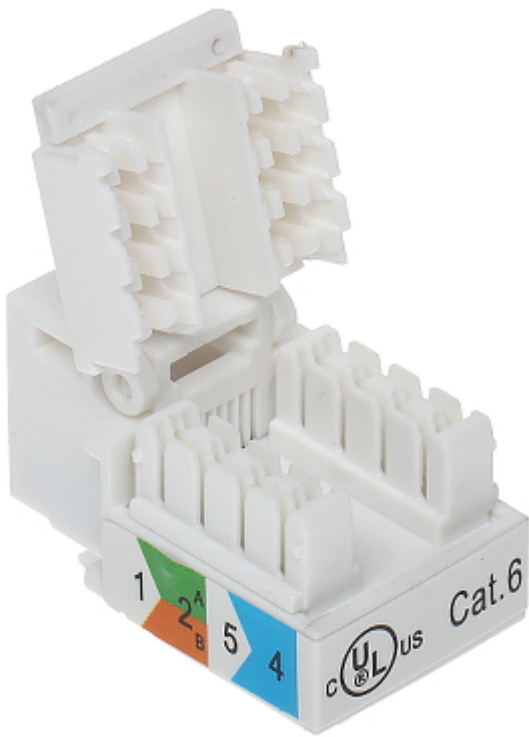

Code: FX-RJ45-62

KEYSTONE CONNECTOR **FX-RJ45-62**

Net: **0.93 EUR** Gross: **0.93 EUR**

SPECIFICATION

Connector type:	Socket RJ45
Color:	White
Wire mounting:	KRONE quick-connector - Fixing of the bottom (angle), snap closure, hinges
Application:	<ul style="list-style-type: none">• Patch panel Keystone,• UTP cat. 6
Impedance:	100 Ω
Material:	PET
Main features:	<ul style="list-style-type: none">• Very easy and quick installation without any tools• Corrosion resistance• Keystone assembly standard
Weight:	0.008 kg
Dimensions:	19 x 22 x 33 mm (W x H x D)
Guarantee:	2 years

PRESENTATION

Rear view:

DELTA-OPTI Monika Matysiak; <https://www.delta.poznan.pl>
POL; 60-713 Poznań; Graniczna 10
e-mail: delta-opti@delta.poznan.pl; tel: +(48) 61 864 69 60

PACKAGE

Dimensions (L x W x H): 0x0x0 mm	Gross Weight: 0 kg
----------------------------------	--------------------