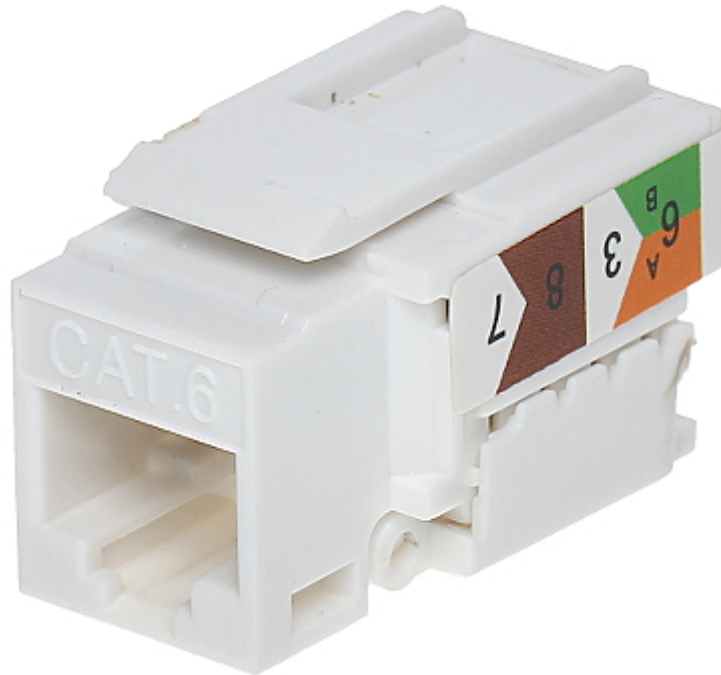

Code: FX-RJ45-62

## KEYSTONE CONNECTOR **FX-RJ45-62**

Net: 3.70 PLN Gross: 4.55 PLN

### SPECIFICATION

Connector type:	Socket RJ45
Color:	White
Wire mounting:	KRONE quick-connector - Fixing of the bottom (angle), snap closure, hinges
Application:	<ul style="list-style-type: none"><li>• Patch panel Keystone,</li><li>• UTP cat. 6</li></ul>
Impedance:	100 $\Omega$
Material:	PET
Main features:	<ul style="list-style-type: none"><li>• Very easy and quick installation without any tools</li><li>• Corrosion resistance</li><li>• Keystone assembly standard</li></ul>
Weight:	0.008 kg
Dimensions:	19.5 x 22 x 32 mm
Guarantee:	2 years