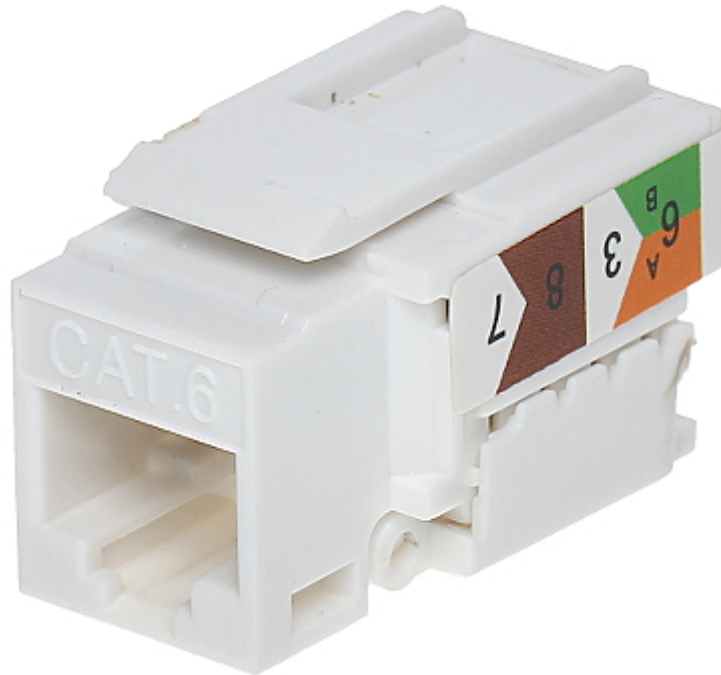

Code: FX-RJ45-62

KEYSTONE CONNECTOR **FX-RJ45-62**

Net: **0.93 EUR** Gross: **0.93 EUR**

SPECIFICATION

Connector type:	Socket RJ45
Color:	White
Wire mounting:	KRONE quick-connector - Fixing of the bottom (angle), snap closure, hinges
Application:	<ul style="list-style-type: none">• Patch panel Keystone,• UTP cat. 6
Impedance:	100 Ω
Material:	PET
Main features:	<ul style="list-style-type: none">• Very easy and quick installation without any tools• Corrosion resistance• Keystone assembly standard
Weight:	0.008 kg
Dimensions:	19 x 22 x 33 mm (W x H x D)
Guarantee:	2 years

PRESENTATION

Rear view:

DELTA-OPTI Monika Matysiak; <https://www.delta.poznan.pl>
POL; 60-713 Poznań; Graniczna 10
e-mail: delta-opti@delta.poznan.pl; tel: +(48) 61 864 69 60

PACKAGE

Dimensions (L x W x H): 0x0x0 mm	Gross Weight: 0 kg
----------------------------------	--------------------