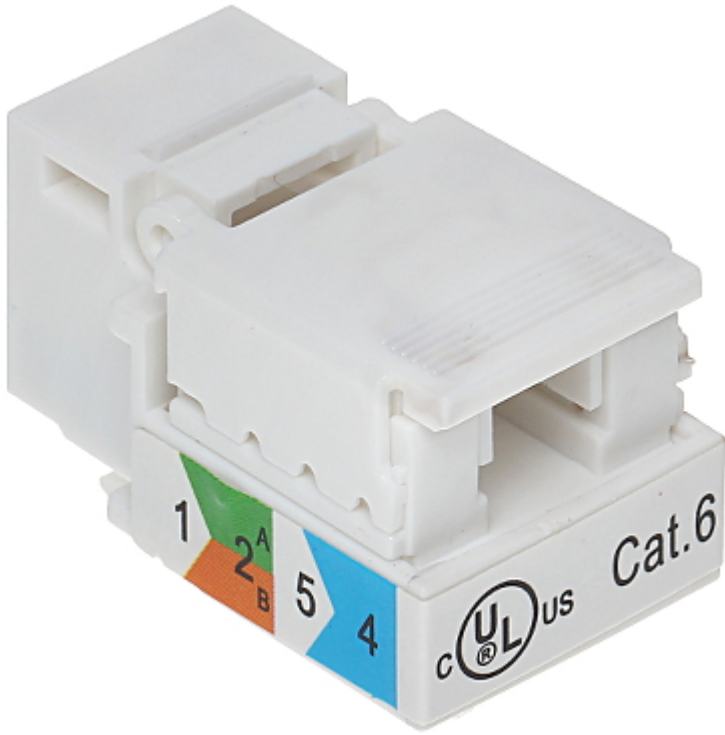

Code: FX-RJ45-62

KEYSTONE CONNECTOR **FX-RJ45-62**

Net: **0.93 EUR** Gross: **0.93 EUR**

SPECIFICATION

Connector type:	Socket RJ45
Color:	White
Wire mounting:	KRONE quick-connector - Fixing of the bottom (angle), snap closure, hinges
Application:	<ul style="list-style-type: none">• Patch panel Keystone,• UTP cat. 6
Impedance:	100 Ω
Material:	PET
Main features:	<ul style="list-style-type: none">• Very easy and quick installation without any tools• Corrosion resistance• Keystone assembly standard
Weight:	0.008 kg
Dimensions:	19 x 22 x 33 mm (W x H x D)
Guarantee:	2 years

PRESENTATION

Rear view:

DELTA-OPTI Monika Matysiak; <https://www.delta.poznan.pl>
POL; 60-713 Poznań; Graniczna 10
e-mail: delta-opti@delta.poznan.pl; tel: +(48) 61 864 69 60

PACKAGE

Dimensions (L x W x H): 0x0x0 mm	Gross Weight: 0 kg
----------------------------------	--------------------