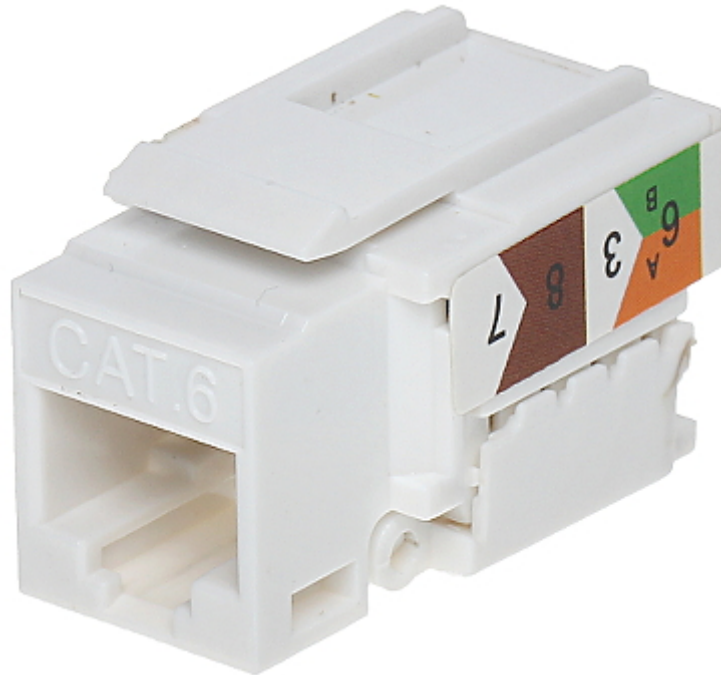

Code: FX-RJ45-62*P100

KEYSTONE CONNECTOR **FX-RJ45-62*P100**

Net: **74.16 EUR** Gross: **91.22 EUR**

SPECIFICATION

In package:	100 pcs The price for package
Connector type:	Socket RJ45
Color:	White
Wire mounting:	KRONE quick-connector - Fixing of the bottom (angle), snap closure, hinges
Application:	<ul style="list-style-type: none">• Patch panel Keystone,• UTP cat. 6
Impedance:	100 Ω
Material:	PET
Main features:	<ul style="list-style-type: none">• Very easy and quick installation without any tools• Corrosion resistance• Keystone assembly standard
Weight:	0.008 kg
Dimensions:	19 x 22 x 33 mm (W x H x D)
Guarantee:	2 years