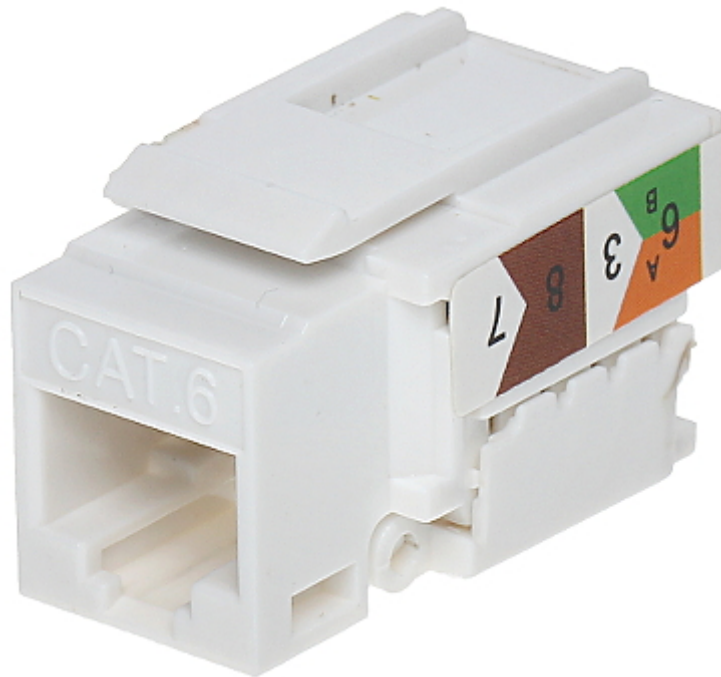

Code: FX-RJ45-62\*P100

## KEYSTONE CONNECTOR **FX-RJ45-62\*P100**

Net: 275.00 PLN Gross: 338.25 PLN

### SPECIFICATION

<b>In package:</b>	<b>100 pcs The price for package</b>
Connector type:	Socket RJ45
Color:	White
Wire mounting:	KRONE quick-connector - Fixing of the bottom (angle), snap closure, hinges
Application:	<ul style="list-style-type: none"><li>• Patch panel Keystone,</li><li>• UTP cat. 6</li></ul>
Impedance:	100 $\Omega$
Material:	PET
Main features:	<ul style="list-style-type: none"><li>• Very easy and quick installation without any tools</li><li>• Corrosion resistance</li><li>• Keystone assembly standard</li></ul>
Weight:	0.008 kg
Dimensions:	19.5 x 22 x 32 mm
Guarantee:	2 years