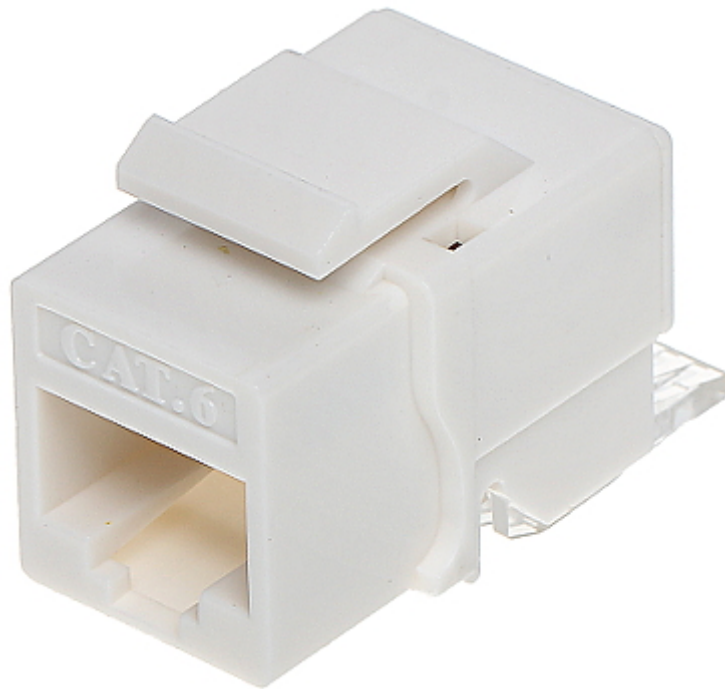

Code: FX-RJ45-61

KEYSTONE CONNECTOR **FX-RJ45-61**

Net: **0.95 EUR** Gross: **1.17 EUR**

SPECIFICATION

Connector type:	Socket RJ45
Color:	White
Wire mounting:	KRONE quick-connector - Fixing of the bottom (angle), snap closure, hinges
Application:	<ul style="list-style-type: none">• Patch panel Keystone,• UTP cat. 6
Impedance:	100 Ω
Material:	PET
Main features:	<ul style="list-style-type: none">• Very easy and quick installation without any tools• Corrosion resistance• Keystone assembly standard
Weight:	0.0075 kg
Dimensions:	17 x 23 x 33 mm (W x H x D)
Guarantee:	2 years