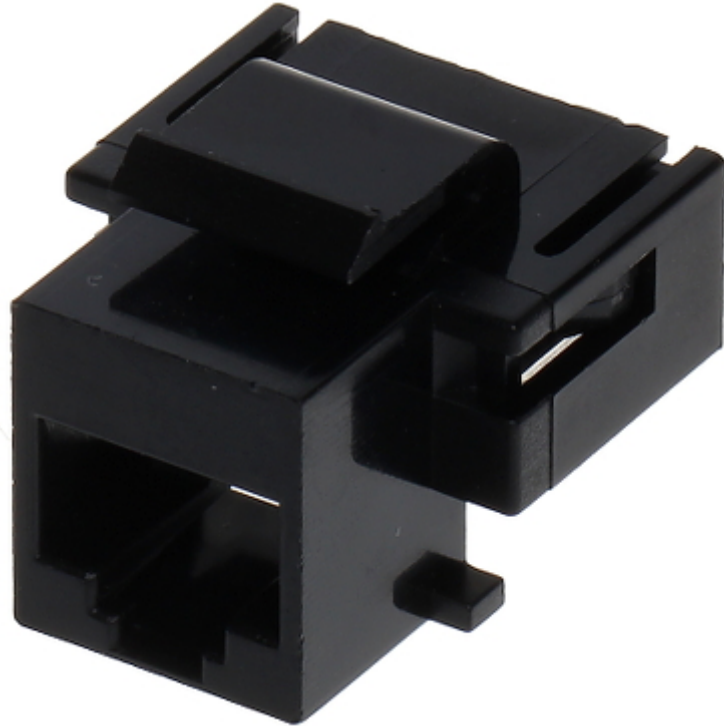

Code: FX-RJ45-51*P100

KEYSTONE CONNECTOR **FX-RJ45-51*P100**

Net: **23.27 EUR** Gross: **28.62 EUR**

SPECIFICATION

In package:	100 pcs The price for package
Connector type:	Socket RJ45
Color:	Black
Wire mounting:	KRONE quick-connector - Fixing of the bottom (angular), snap closure
Application:	<ul style="list-style-type: none">• Patch panel Keystone,• UTP cat. 5e
Impedance:	100 Ω
Material:	PET
Main features:	<ul style="list-style-type: none">• Very easy and quick installation without any tools• Corrosion resistance• Keystone assembly standard
Weight:	0.006 kg
Dimensions:	23 x 21 x 26 mm (W x H x D)
Guarantee:	2 years