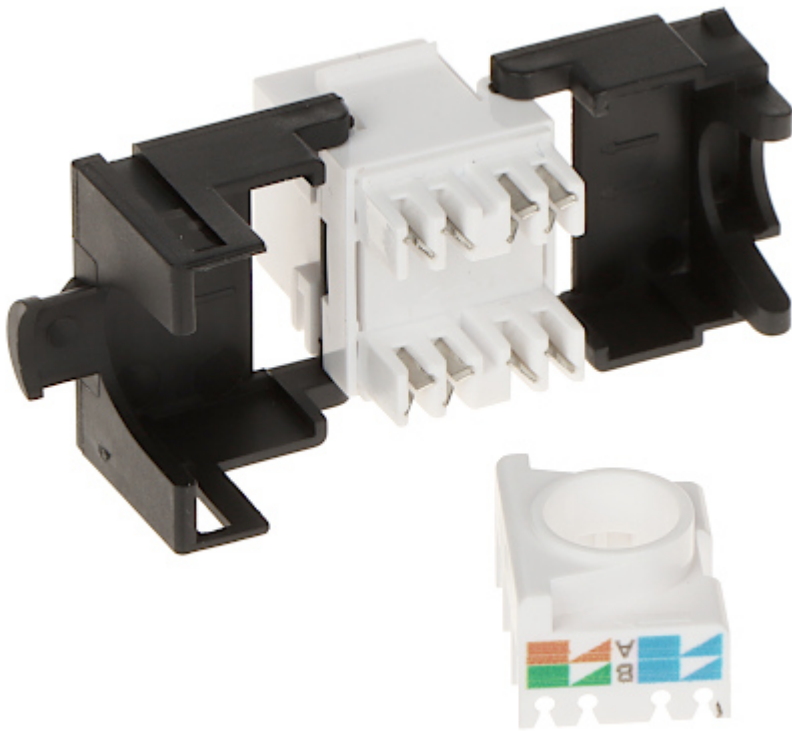

Code: FX-RJ45-6A-02*P100

KEYSTONE CONNECTOR **FX-RJ45-6A-02*P100**

Net: **167.64 EUR** Gross: **167.64 EUR**

SPECIFICATION

In package:	100 pcs The price for package
Connector type:	Socket RJ45
Color:	White / Black
Wire mounting:	KRONE quick-connector - locked
Application:	<ul style="list-style-type: none">• Patch panel Keystone,• UTP cat. 6A
Impedance:	100 Ω
Material:	PET
Main features:	<ul style="list-style-type: none">• Very easy and quick installation without any tools• Corrosion resistance• Keystone assembly standard
Weight:	0.011 kg
Dimensions:	18 x 26 x 42 mm (W x H x D)
Guarantee:	2 years

PRESENTATION

Cable mounting side view:

DELTA-OPTI Monika Matysiak; <https://www.delta.poznan.pl>
POL; 60-713 Poznań; Graniczna 10
e-mail: delta-opti@delta.poznan.pl; tel: +(48) 61 864 69 60

In the kit:

Package: