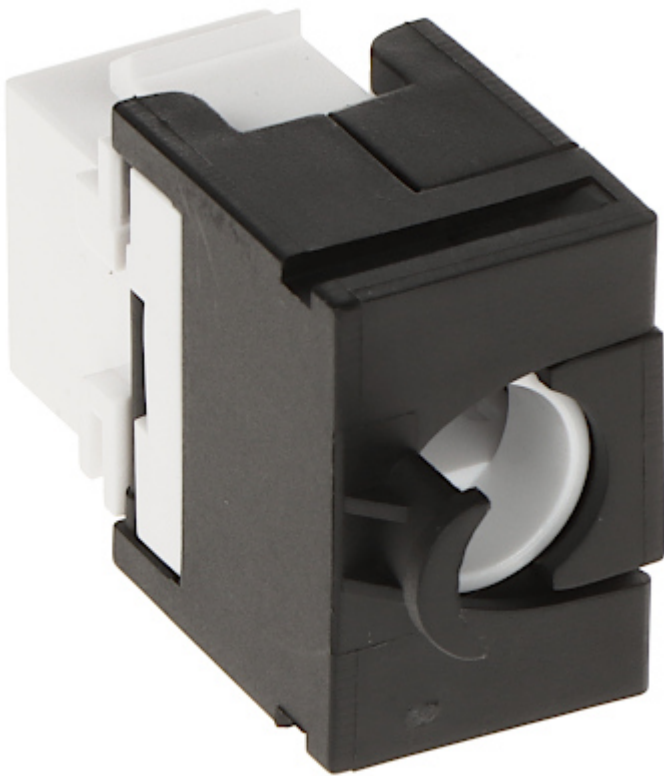

Code: FX-RJ45-6A-02*P100

KEYSTONE CONNECTOR **FX-RJ45-6A-02*P100**

Net: **167.64 EUR** Gross: **167.64 EUR**

SPECIFICATION

In package:	100 pcs The price for package
Connector type:	Socket RJ45
Color:	White / Black
Wire mounting:	KRONE quick-connector - locked
Application:	<ul style="list-style-type: none">• Patch panel Keystone,• UTP cat. 6A
Impedance:	100 Ω
Material:	PET
Main features:	<ul style="list-style-type: none">• Very easy and quick installation without any tools• Corrosion resistance• Keystone assembly standard
Weight:	0.011 kg
Dimensions:	18 x 26 x 42 mm (W x H x D)
Guarantee:	2 years

PRESENTATION

Cable mounting side view:

DELTA-OPTI Monika Matysiak; <https://www.delta.poznan.pl>
POL; 60-713 Poznań; Graniczna 10
e-mail: delta-opti@delta.poznan.pl; tel: +(48) 61 864 69 60

In the kit:

Package: