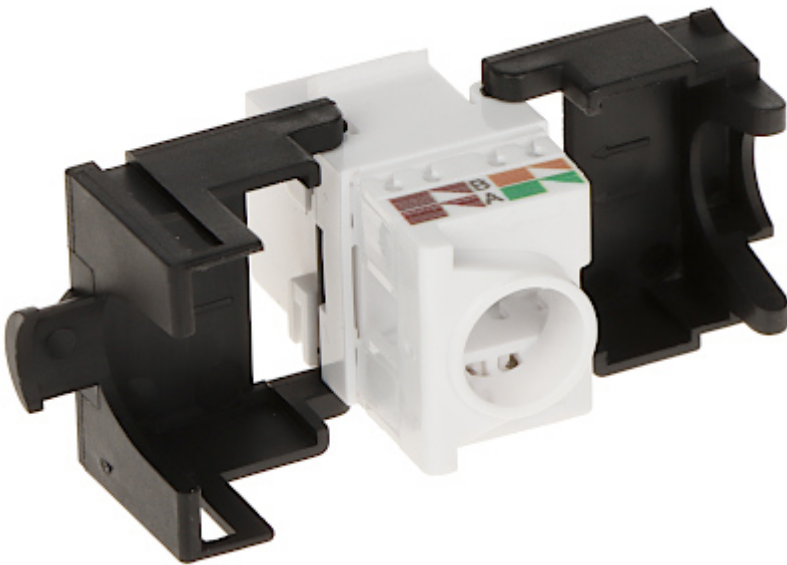

Code: FX-RJ45-6A-02*P100

KEYSTONE CONNECTOR **FX-RJ45-6A-02*P100**

Net: **167.64 EUR** Gross: **167.64 EUR**

SPECIFICATION

In package:	100 pcs The price for package
Connector type:	Socket RJ45
Color:	White / Black
Wire mounting:	KRONE quick-connector - locked
Application:	<ul style="list-style-type: none">• Patch panel Keystone,• UTP cat. 6A
Impedance:	100 Ω
Material:	PET
Main features:	<ul style="list-style-type: none">• Very easy and quick installation without any tools• Corrosion resistance• Keystone assembly standard
Weight:	0.011 kg
Dimensions:	18 x 26 x 42 mm (W x H x D)
Guarantee:	2 years

PRESENTATION

Cable mounting side view:

DELTA-OPTI Monika Matysiak; <https://www.delta.poznan.pl>
POL; 60-713 Poznań; Graniczna 10
e-mail: delta-opti@delta.poznan.pl; tel: +(48) 61 864 69 60

In the kit:

Package: