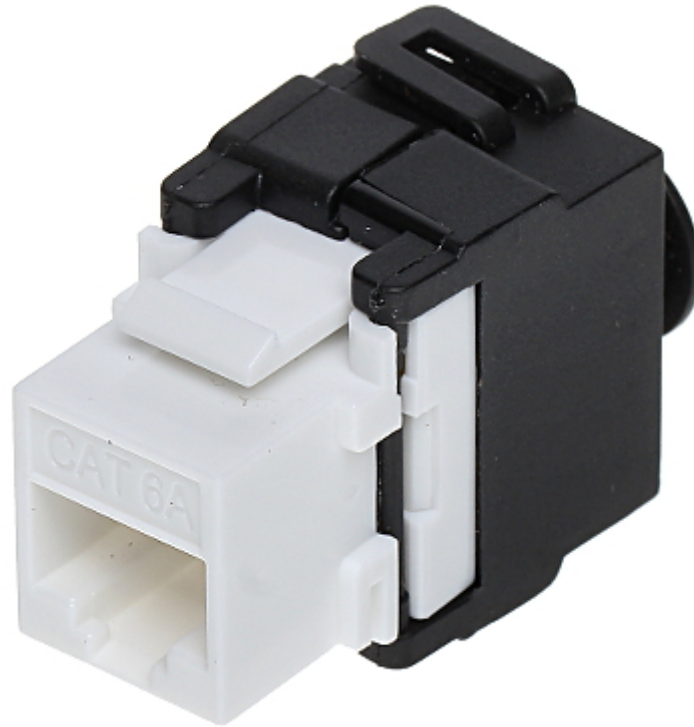

Code: FX-RJ45-6A-02\*P100

## KEYSTONE CONNECTOR **FX-RJ45-6A-02\*P100**

Net: **110.98 EUR** Gross: **136.51 EUR**

### SPECIFICATION

<b>In package:</b>	<b>100 pcs The price for package</b>
Connector type:	Socket RJ45
Color:	White / Black
Wire mounting:	KRONE quick-connector - locked
Application:	<ul style="list-style-type: none"><li>• Patch panel Keystone,</li><li>• UTP cat. 6A</li></ul>
Impedance:	100 $\Omega$
Material:	PET
Main features:	<ul style="list-style-type: none"><li>• Very easy and quick installation without any tools</li><li>• Corrosion resistance</li><li>• Keystone assembly standard</li></ul>
Weight:	0.011 kg
Dimensions:	18 x 26 x 42 mm (W x H x D)
Guarantee:	2 years