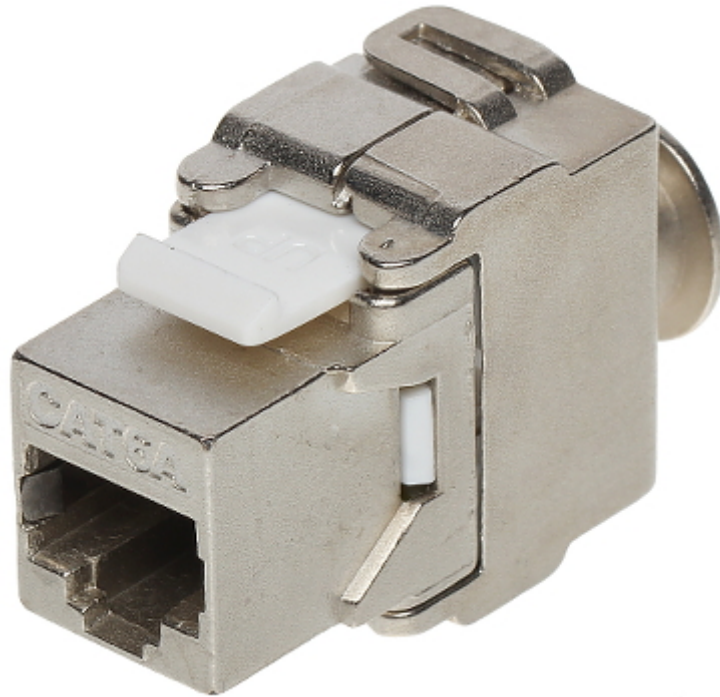

Code: FX-RJ45-6A-01

KEYSTONE CONNECTOR **FX-RJ45-6A-01**

Net: 10.10 PLN Gross: 12.42 PLN

SPECIFICATION

Connector type:	RJ-45 shielded socket
Color:	Silver
Wire mounting:	KRONE quick-connector - locked
Application:	<ul style="list-style-type: none">• Patch panel Keystone,• UTP cat. 6A
Impedance:	100 Ω
Material:	Metal / Plastic
Main features:	<ul style="list-style-type: none">• Very easy and quick installation without any tools• Corrosion resistance• Keystone assembly standard• Cast body provides effective shielding and high mechanical resistance
Weight:	0.032 kg
Dimensions:	17 x 27 x 41 mm
Guarantee:	2 years