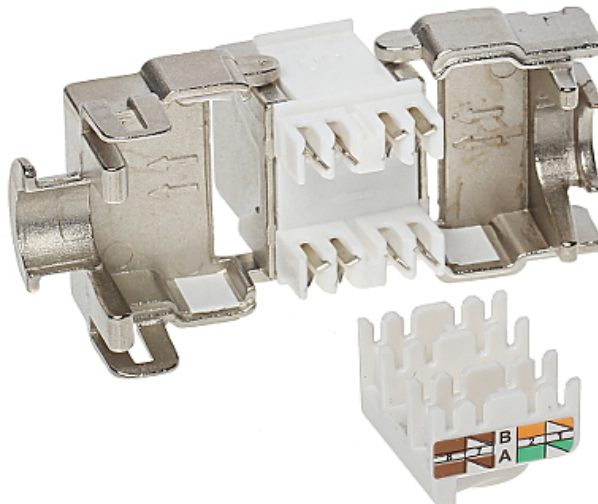

Cable mounting side view: