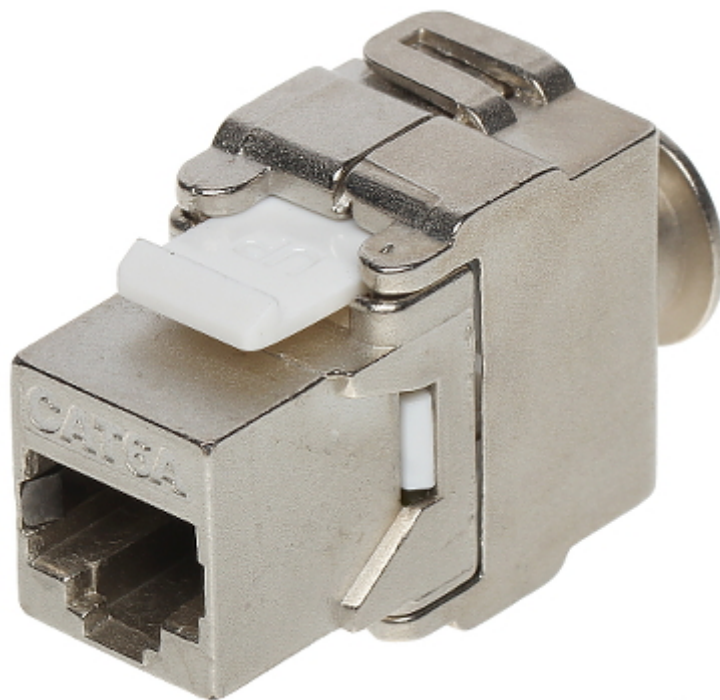

Code: FX-RJ45-6A-01*P50

KEYSTONE CONNECTOR **FX-RJ45-6A-01*P50**

Net: **104.86 EUR** Gross: **104.86 EUR**

SPECIFICATION

In package:	50 pcs The price for package
Connector type:	Socket RJ45
Color:	Silver
Wire mounting:	KRONE quick-connector - locked
Application:	<ul style="list-style-type: none">• Patch panel Keystone,• FTP kat. 6
Impedance:	100 Ω
Material:	Metal / Plastic
Main features:	<ul style="list-style-type: none">• Very easy and quick installation without any tools• Corrosion resistance• Keystone assembly standard• The die-cast metal body provides effective shielding and high mechanical resistance
Weight:	0.032 kg
Dimensions:	18 x 26 x 42 mm (W x H x D)
Guarantee:	2 years

PRESENTATION

Cable mounting side view:

In the kit:

Package:

PACKAGE

Dimensions (L x W x H): 0x0x0 mm	Gross Weight: 0 kg
----------------------------------	--------------------