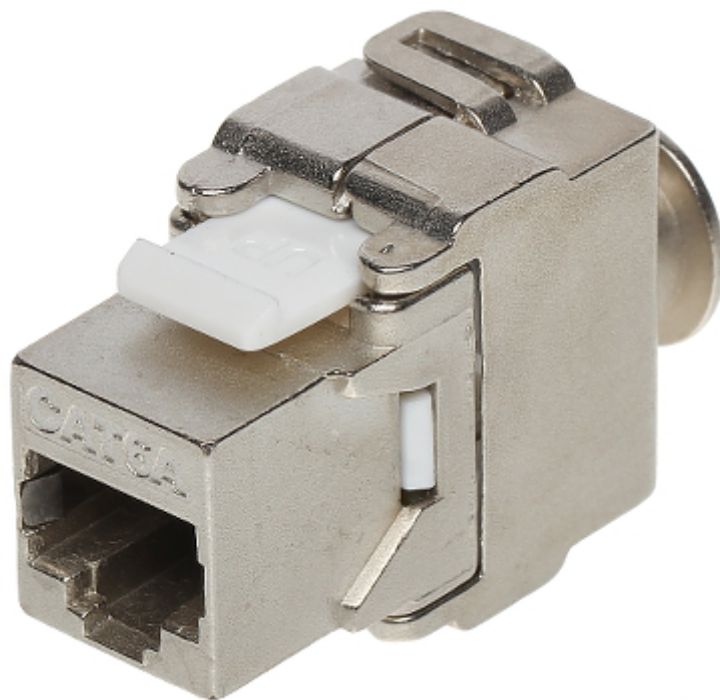

Code: FX-RJ45-6A-01*P50

KEYSTONE CONNECTOR **FX-RJ45-6A-01*P50**

Net: **91.99 EUR** Gross: **113.15 EUR**

SPECIFICATION

In package:	50 pcs The price for package
Connector type:	Socket RJ45
Color:	Silver
Wire mounting:	KRONE quick-connector - locked
Application:	<ul style="list-style-type: none">• Patch panel Keystone,• UTP cat. 6
Impedance:	100 Ω
Material:	Metal / Plastic
Main features:	<ul style="list-style-type: none">• Very easy and quick installation without any tools• Corrosion resistance• Keystone assembly standard• Cast body provides effective shielding and high mechanical resistance
Weight:	0.032 kg
Dimensions:	17 x 27 x 41 mm
Guarantee:	2 years