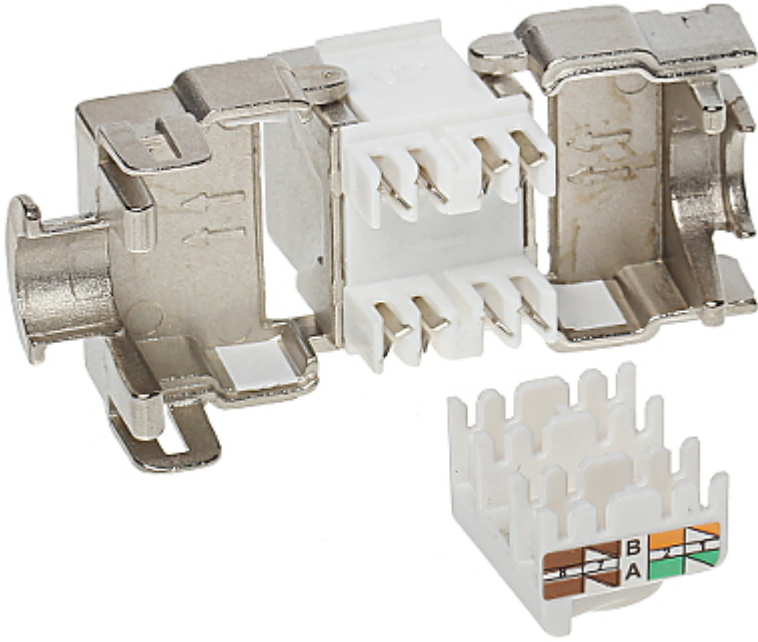

Code: FX-RJ45-6A-01*P50

KEYSTONE CONNECTOR **FX-RJ45-6A-01*P50**

Net: **104.86 EUR** Gross: **104.86 EUR**

SPECIFICATION

In package:	50 pcs The price for package
Connector type:	Socket RJ45
Color:	Silver
Wire mounting:	KRONE quick-connector - locked
Application:	<ul style="list-style-type: none">• Patch panel Keystone,• FTP kat. 6
Impedance:	100 Ω
Material:	Metal / Plastic
Main features:	<ul style="list-style-type: none">• Very easy and quick installation without any tools• Corrosion resistance• Keystone assembly standard• The die-cast metal body provides effective shielding and high mechanical resistance
Weight:	0.032 kg
Dimensions:	18 x 26 x 42 mm (W x H x D)
Guarantee:	2 years

PRESENTATION

Cable mounting side view:

In the kit:

Package:

PACKAGE

Dimensions (L x W x H): 0x0x0 mm	Gross Weight: 0 kg
----------------------------------	--------------------