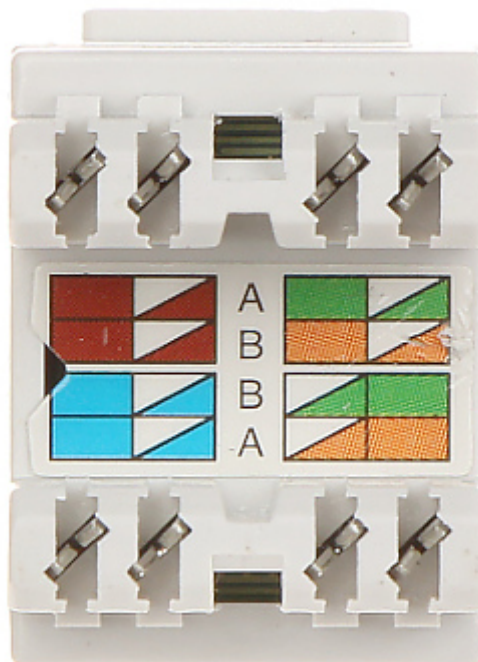

Connectors: