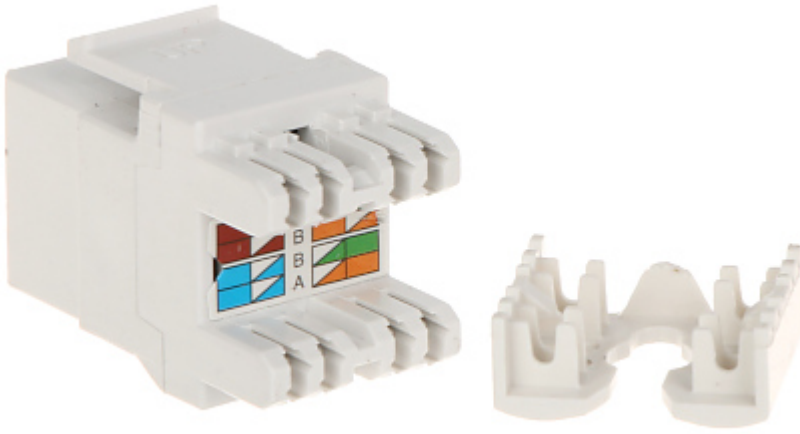

Connectors: