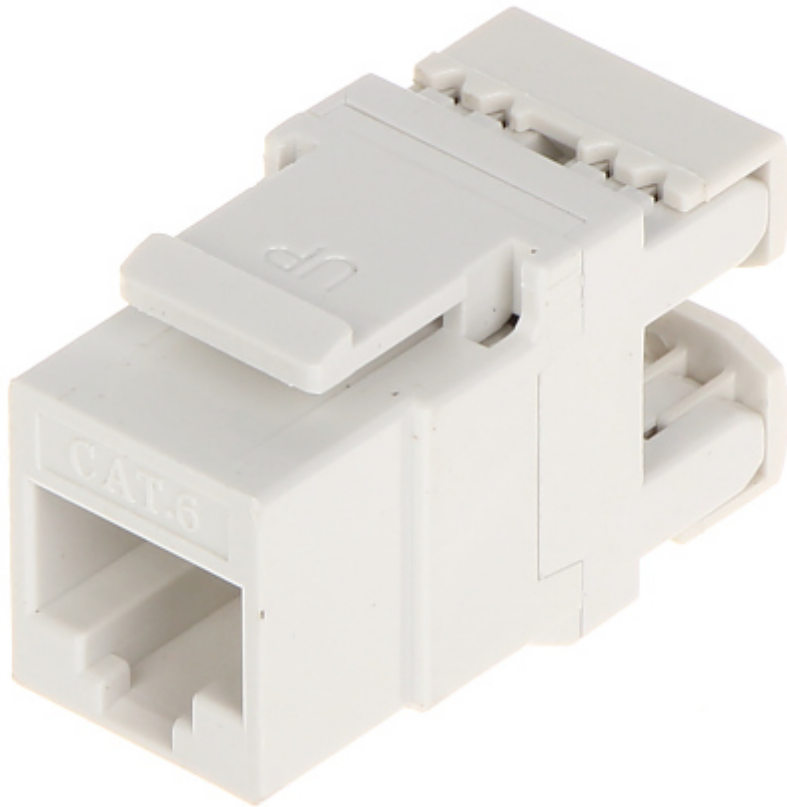

Code: FX-RJ45-65*P100

KEYSTONE CONNECTOR **FX-RJ45-65*P100**

Net: **70.80 EUR** Gross: **87.08 EUR**

SPECIFICATION

In package:	100 pcs The price for package
Connector type:	Socket RJ45
Color:	White
Wire mounting:	KRONE quick-connector - Fixing in the back, snap closure
Application:	<ul style="list-style-type: none">• Patch panel Keystone,• UTP cat. 6
Impedance:	100 Ω
Material:	PET
Main features:	<ul style="list-style-type: none">• Very easy and quick installation without any tools• Corrosion resistance• Keystone assembly standard
Weight:	0.01 kg
Dimensions:	16 x 22 x 35 mm (W x H x D)
Guarantee:	2 years