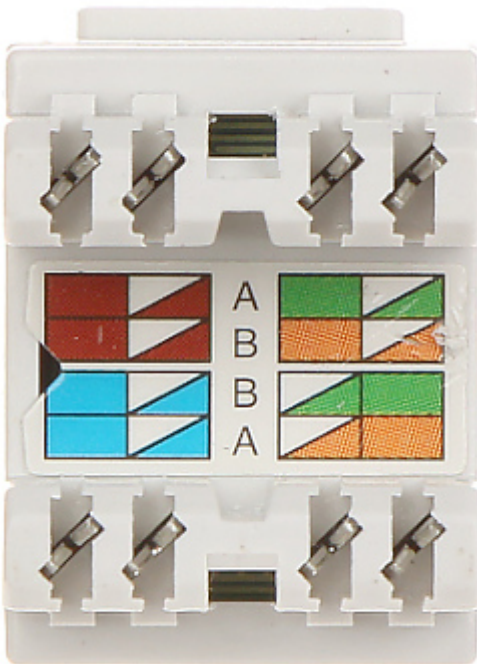

Package:

DELTA-OPTI Monika Matysiak; <https://www.delta.poznan.pl>
POL; 60-713 Poznań; Graniczna 10
e-mail: delta-opti@delta.poznan.pl; tel: +(48) 61 864 69 60