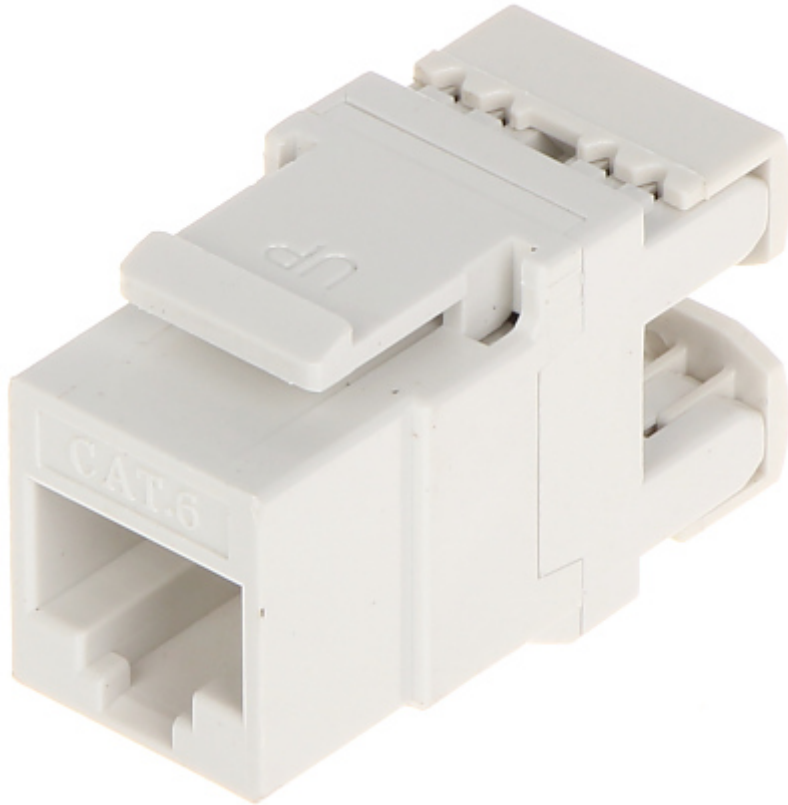

Code: FX-RJ45-65*P100

KEYSTONE CONNECTOR **FX-RJ45-65*P100**

Net: **67.91 EUR** Gross: **83.53 EUR**

SPECIFICATION

In package:	100 pcs The price for package
Connector type:	Socket RJ45
Color:	White
Wire mounting:	KRONE quick-connector - Fixing in the back, snap closure
Application:	<ul style="list-style-type: none">• Patch panel Keystone,• UTP cat. 6
Impedance:	100 Ω
Material:	PET
Main features:	<ul style="list-style-type: none">• Very easy and quick installation without any tools• Corrosion resistance• Keystone assembly standard
Weight:	0.01 kg
Dimensions:	16 x 22 x 35 mm (W x H x D)
Guarantee:	2 years