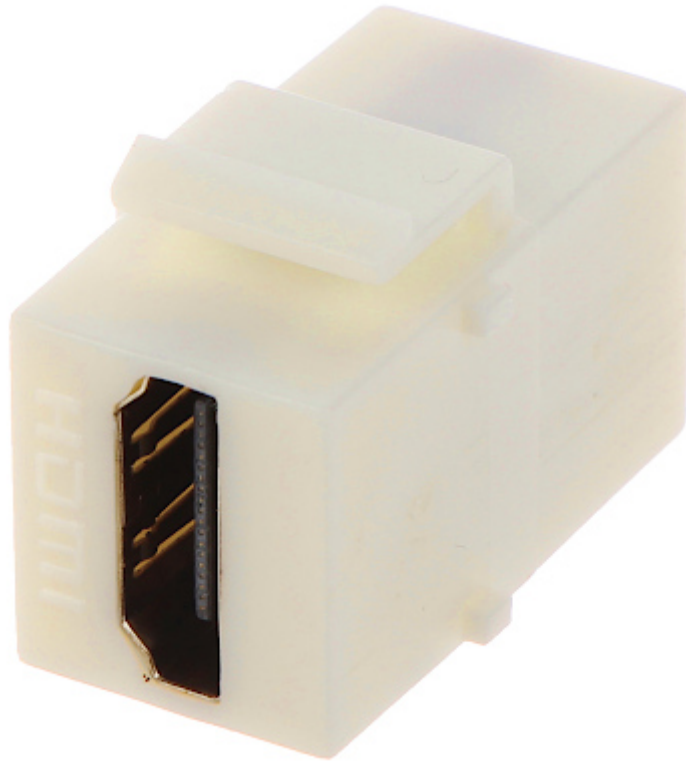

Code: FX-HDMI1

KEYSTONE CONNECTOR **FX-HDMI1**

Net: **1.60 EUR** Gross: **1.97 EUR**

SPECIFICATION

Connector type:	Adapter HDMI Socket / HDMI Socket
Application:	Patch panel Keystone
Material:	Metal / PET
Main features:	<ul style="list-style-type: none">• HDMI 1.4• Very easy and quick assembly• Corrosion resistance• Keystone assembly standard
Weight:	0.007 kg
Dimensions:	17 x 22 x 29 mm (W x H x D)
Guarantee:	2 years